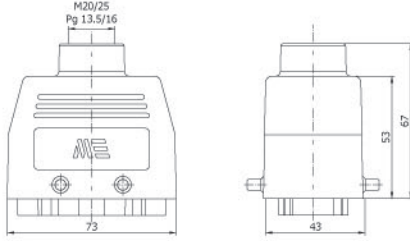

403113
FİŞİ-1 (Üstten Girişli)
Hood With Male Insert
(Top Entry)

Amb. /Adet - Packing/Pcs. 15

403115
403115S
UZATMA PRİZİ-1
(Üst Giriş M. Contalı)
Hood With Female Insert
(Top Entry - W. Locker & Seal)

Amb. /Adet - Packing/Pcs. 10

403023
FİŞİ-2 (Yandan Girişli)
Hood With Male Insert
(Side Entry)

Amb. /Adet - Packing/Pcs. 15

403025
403025S
UZATMA PRİZİ-2
(Yandan Girişli M. Contalı)
Hood With Female Insert
(Side Entry W. Locker & Seal)