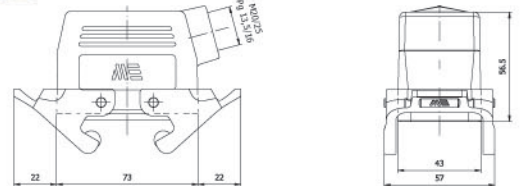

29049
29049S
UZATMA GÖVDE -2
(Yan. Girişli-M. Contalı)
Hood (Side Entry-W.Locker&Seal)

29020
PRİZ ÇEKİRDEK
Female Insert