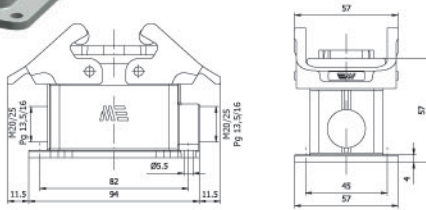

403027
403027S
DUVAR FİŞİ
Housing With Male Insert
(Surface Mounting)

Amb. /Adet - Packing/Pcs. 10

29041
UZATMA GÖVDE-2
(Yandan Girişli)
Hood (Side Entry)

Amb. /Adet - Packing/Pcs. 15

403028
403028S
DUVAR PRİZİ (Çift Giriş)
Housing With Female Insert
(Two Entries)