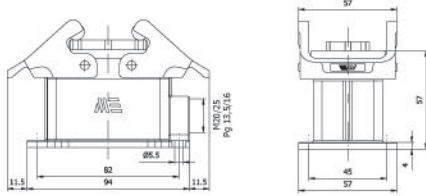

403026
403026S
DUVAR PRİZİ
Housing With Female Insert
(Surface Mounting)

Amb. /Adet - Packing/Pcs. 10