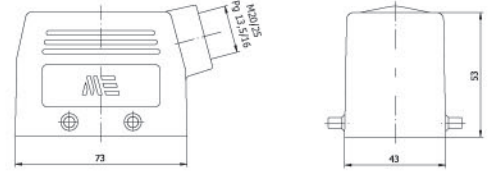

Amb. /Adet - Packing/Pcs. 15