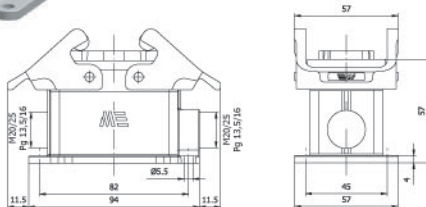

Amb. /Adet - Packing/Pcs. 10

29150
29150S
UZATMA GÖVDE-1
(Üstten Girişli-M.Contalı)
Hood (Top Entry-W.Locker&Seal)

Amb. /Adet - Packing/Pcs. 10

403029
403029S
DUVAR FİŞİ (Çift Giriş)
Housing With Male Insert
(Two Entries)