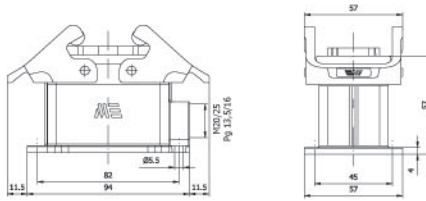

403027
403027S
DUVAR FİŞİ
Housing With Male Insert
(Surface Mounting)

Amb. /Adet - Packing/Pcs. 10