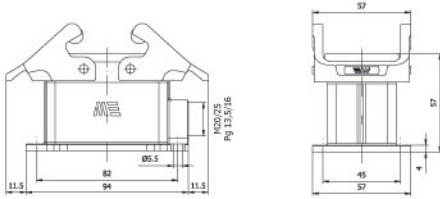

29054
29054S
DUVAR GÖVDE
Housing (Surface Mounting)

Amb. /Adet - Packing/Pcs. 10