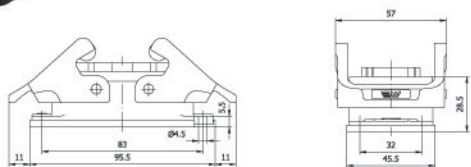

Amb. /Adet - Packing/Pcs. 15

403022
UZATMA PRİZİ-2
(Yandan Girişli)
Hood With Male Insert
(Side Entry)

Amb. /Adet - Packing/Pcs. 15

403021
403021S
MAKİNE FİŞİ
Housing With Male Insert
(Bulkhead Mounting)