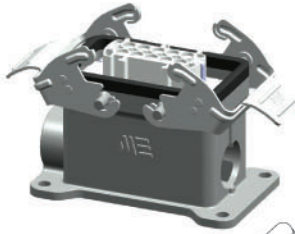

403027
403027S
DUVAR FİŞİ
Housing With Male Insert
(Surface Mounting)

Amb. /Adet - Packing/Pcs. 10

29041
UZATMA GÖVDE-2
(Yandan Girişli)
Hood (Side Entry)

Amb. /Adet - Packing/Pcs. 15

403028
403028S
DUVAR PRİZİ (Çift Giriş)
Housing With Female Insert
(Two Entries)

Amb. /Adet - Packing/Pcs. 10

29150
29150S
UZATMA GÖVDE-1
(Üstten Girişli-M.Contalı)
Hood (Top Entry-W.Locker&Seal)

Amb. /Adet - Packing/Pcs. 10

403029
403029S
DUVAR FİŞİ (Çift Giriş)
Housing With Male Insert
(Two Entries)