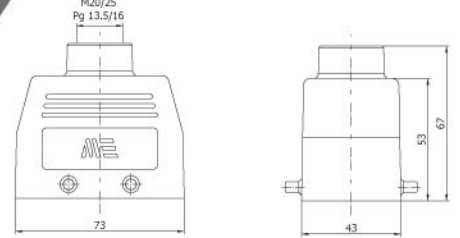

Amb. /Adet - Packing/Pcs. 15

10*16A (10P+E)

403026
403026S
DUVAR PRİZİ
Housing With Female Insert
(Surface Mounting)

Amb. /Adet - Packing/Pcs. 10

29145
UZATMA GÖVDE-1
(Üstten Girişli)
Hood (Top Entry)

Amb. /Adet - Packing/Pcs. 15