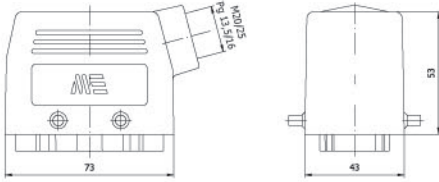

Amb. /Adet - Packing/Pcs. 15