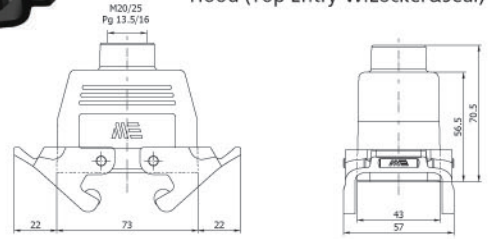

29150
29150S
UZATMA GÖVDE-1
(Üstten Girişli-M.Contalı)
Hood (Top Entry-W.Locker&Seal)

Amb. /Adet - Packing/Pcs. 10