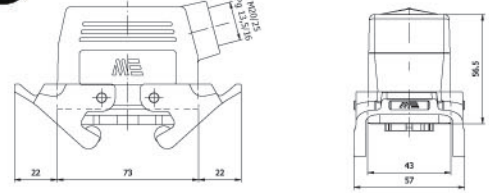

403113
FİŞİ-1 (Üstten Girişli)
Hood With Male Insert
(Top Entry)

Amb. /Adet - Packing/Pcs. 15

403115
403115S
UZATMA PRİZİ-1
(Üst Giriş M. Contalı)
Hood With Female Insert
(Top Entry - W. Locker & Seal)

Amb. /Adet - Packing/Pcs. 10

403023
FİŞİ-2 (Yandan Girişli)
Hood With Male Insert
(Side Entry)

Amb. /Adet - Packing/Pcs. 15

403025
403025S
UZATMA PRİZİ-2
(Yandan Girişli M. Contalı)
Hood With Female Insert
(Side Entry W. Locker & Seal)