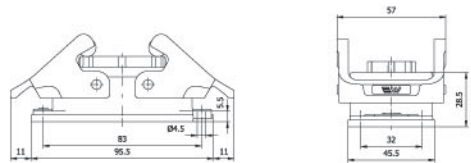

Amb. /Adet - Packing/Pcs. 10

403114
UZATMA PRİZİ -1
(Üstten Girişli)
Hood With Female Insert
(Top Entry)

Amb. /Adet - Packing/Pcs. 15

403020
403020S
MAKİNE PRİZİ
Housing With Female Insert
(Bulkhead Mounting)

Amb. /Adet - Packing/Pcs. 15

403022
UZATMA PRİZİ-2
(Yandan Girişli)
Hood With Male Insert
(Side Entry)

Amb. /Adet - Packing/Pcs. 15

403021
403021S
MAKİNE FİŞİ
Housing With Male Insert
(Bulkhead Mounting)