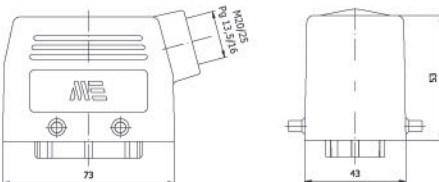

403022
UZATMA PRİZİ-2
(Yandan Girişli)
Hood With Male Insert
(Side Entry)

Amb. /Adet - Packing/Pcs. 15