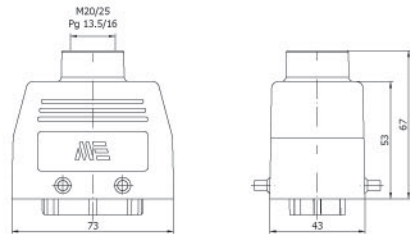

403023
FİŞİ-2 (Yandan Girişli)
Hood With Male Insert
(Side Entry)

Amb. /Adet - Packing/Pcs. 15

403025
403025S
UZATMA PRİZİ-2
(Yandan Girişli M. Contalı)
Hood With Female Insert
(Side Entry W. Locker & Seal)

Amb. /Adet - Packing/Pcs. 10

403114
UZATMA PRİZİ -1
(Üstten Girişli)
Hood With Female Insert
(Top Entry)

Amb. /Adet - Packing/Pcs. 15

403020
403020S
MAKİNE PRİZİ
Housing With Female Insert
(Bulkhead Mounting)