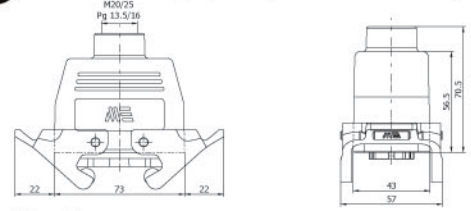

403113
FİŞİ-1 (Üstten Girişli)
Hood With Male Insert
(Top Entry)

Amb. /Adet - Packing/Pcs. 15

403115
403115S
UZATMA PRİZİ-1
(Üst Giriş M. Contalı)
Hood With Female Insert
(Top Entry - W. Locker & Seal)

Amb. /Adet - Packing/Pcs. 10