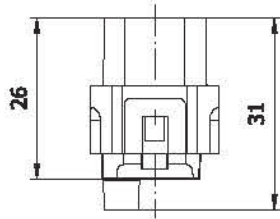

### Male Insert

Screw terminal

With wire protection

Wire: 0.5 - 1.5 mm<sup>2</sup>

Parça No. / Part No.

**29011**

Amb. /Adet - Packing/Pcs. 100

### Female Insert

Screw terminal

With wire protection

Wire: 0.5 - 1.5 mm<sup>2</sup>

Parça No. / Part No.

**29010**

Amb. /Adet - Packing/Pcs. 100