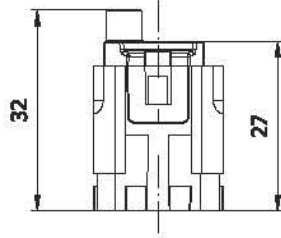

### Male Insert

Screw terminal

With wire protection

Wire: 0.5 - 1.5 mm<sup>2</sup>

Parça No. / Part No.

**29011**

Amb. /Adet - Packing/Pcs. 100

### PRİZ ÇEKİRDEK

Vidalı terminal

Kablo pabuđu

Kablo: 0.5 - 1.5 mm<sup>2</sup>

### Female Insert

Screw terminal

With wire protection

Wire: 0.5 - 1.5 mm<sup>2</sup>

Parça No. / Part No.

**29010**

Amb. /Adet - Packing/Pcs. 100