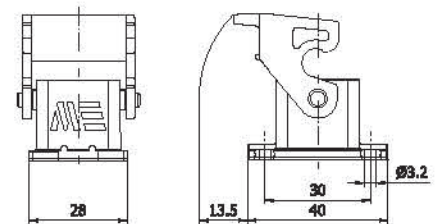

Amb. / Adet - Packing / Pcs. 50

UZATMA PRİZ GÖVDE / Hood For Female Insert

Parça No. / Part No.	Malzeme / Material	Ø
29079	Termoplastik Thermo Plastic	PG 11
29079-0405	Plastik mandal Plastic latch	PG 13,5
29079-2205	Gri / Grey	M 20
29079-0304	Termoplastik Thermo Plastic	PG 11
29079-0404	Plastik mandal Plastic latch	PG 13,5
29079-2204	Siyah / Black	M 20

Amb. / Adet - Packing / Pcs. 50

MAKİNE PRİZ GÖVDE / Housing

Parça No. / Part No.	Malzeme / Material
29013S	Alüminyum / Aluminium Metal mandal / Metal latch Gri / Grey
29013-04S	Alüminyum / Aluminium Metal mandal / Metal latch Siyah / Black

Amb. / Adet - Packing / Pcs. 50

MAKİNE PRİZ GÖVDE / Housing

Parça No. / Part No.	Malzeme / Material
29075	Termoplastik / Thermo Plastic Plastik mandal / Plastic latch Gri / Grey
29075-04	Termoplastik / Thermo Plastic Plastik mandal / Plastic latch Siyah / Black