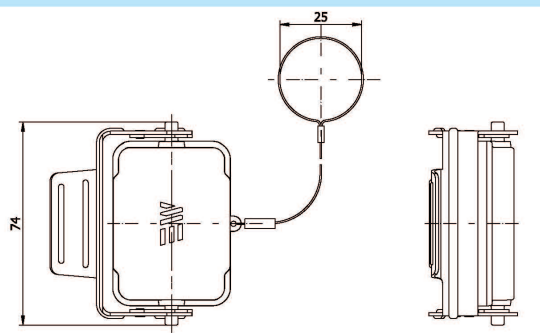

29646S
UZATMA GÖVDE KORUMA KAPAK (Mnd. Con.) Cover for Hood (W. Latch & Seal)

Amb. /Adet - Packing/Pcs. 50