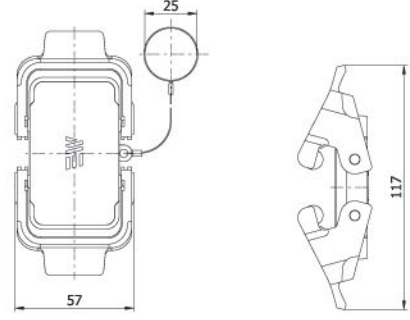

29653 / 29653S

UZATMA GÖVDE KORUMA KAPAK (Mnd. Con.) Cover for Hood (W.Locker&Seal)

Amb. /Adet - Packing/Pcs. 30