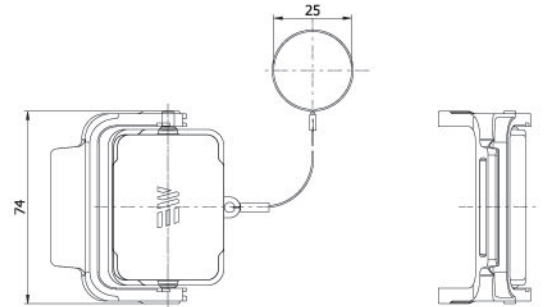

29646

UZATMA GÖVDE KORUMA KAPAK (Mnd. Con.) Cover for Hood (W.Locker&Seal)

Amb. /Adet - Packing/Pcs. 50