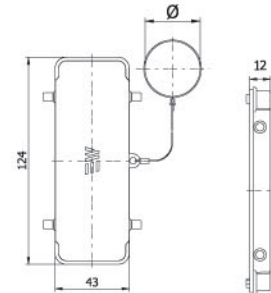

Amb. /Adet - Packing/Pcs. 40