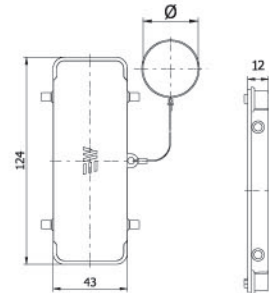

Amb. /Adet - Packing/Pcs. 40