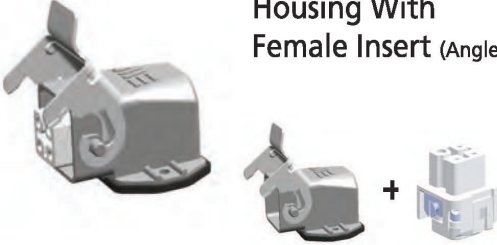

**MAKİNE PRİZ**  
Housing With  
Female Insert

Parça No. / Part No.	Gövde Mlz. / Housing	Parça No. / Part No.
<b>403001S</b>	Alüminyum / Aluminium Metal mandal / Metal latch Gri / Grey	<b>29013S + 29008</b>
<b>403001-04S</b>	Alüminyum / Aluminium Metal mandal / Metal latch Siyah / Black	<b>29013-04S + 29008</b>

Amb. / Adet - Packing / Pcs. 50

**MAKİNE PRİZ**  
Housing With  
Female Insert

Parça No. / Part No.	Gövde Mlz. / Housing	Parça No. / Part No.
<b>403070</b>	Termoplastik / Thermo Plastic Plastik mandal / Plastic latch Gri / Grey	<b>29075 + 29008</b>
<b>403070-04</b>	Termoplastik / Thermo Plastic Plastik mandal / Plastic latch Siyah / Black	<b>29075-04 + 29008</b>

Amb. / Adet - Packing / Pcs. 50

**EĞİK MAKİNE PRİZİ**  
Housing With  
Female Insert (Angled)

Parça No. / Part No.	Gövde Mlz. / Housing	Parça No. / Part No.
<b>403002S</b>	Alüminyum / Aluminium Metal mandal / Metal latch Gri / Grey	<b>29014S + 29008</b>
<b>403002-04S</b>	Alüminyum / Aluminium Metal mandal / Metal latch Siyah / Black	<b>29014-04S + 29008</b>

Amb. / Adet - Packing / Pcs. 50

**EĞİK MAKİNE PRİZİ**  
(Kablo Geçişli)  
Housing With  
Female Insert  
(Angled - Two Entries)

Parça No. / Part No.	Gövde Mlz. / Housing	Parça No. / Part No.
<b>403003S</b>	Alüminyum / Aluminium Metal mandal / Metal latch Gri / Grey	<b>29018S + 29008</b>
<b>403003-0304S</b>	Alüminyum / Aluminium Metal mandal / Metal latch Siyah / Black	<b>29018-0304S + 29008</b>