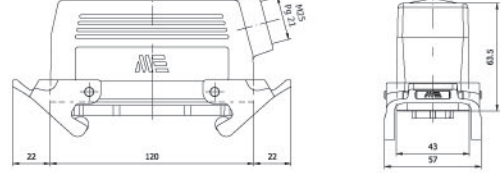

**403119**  
FİŞ-1 (Üstten Girişli)  
Hood With Male Insert (Top Entry)

Amb. /Adet - Packing/Pcs. 10

**403121**  
**403121S**  
UZATMA PRİZİ -1  
(Üstten Girişli M.Contalı)  
Hood W. Female Ins.  
(Top Entry, W.Locker & Seal)

Amb. /Adet - Packing/Pcs. 6

**403043**  
FİŞ-2 (Yandan Girişli)  
Hood With Male Insert  
(Side Entry)

Amb. /Adet - Packing/Pcs. 10

**403045**  
**403045S**  
UZATMA PRİZİ -2  
(Yan. Girişli M.Contalı)  
Hood With Female Insert  
(Side Entry-W.Locker&Seal)

Amb. /Adet - Packing/Pcs. 8

**403120**  
UZATMA PRİZİ -1  
(Üstten Girişli)  
Hood With Female Insert  
(Top Entry)

Amb. /Adet - Packing/Pcs. 10

**403040**  
**403040S**  
MAKİNE PRİZİ  
Housing With Female Insert