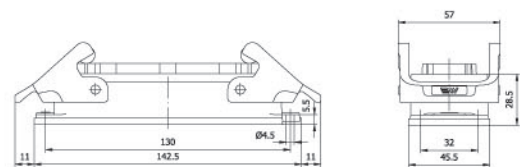

Amb. /Adet - Packing/Pcs. 10

**403042**  
UZATMA PRİZİ -2  
(Yandan Girişli)  
Hood With Female Insert  
(Side Entry)

Amb. /Adet - Packing/Pcs. 10

**403041**  
**403041S**  
MAKİNE FİŞİ  
Housing With Male Insert