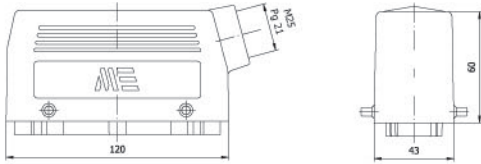

**403119**  
FİŞ-1 (Üstten Girişli)  
Hood With Male Insert (Top Entry)

Amb. /Adet - Packing/Pcs. 10

**403121**  
**403121S**  
UZATMA PRİZİ -1  
(Üstten Girişli M.Contalı)  
Hood W. Female Ins.  
(Top Entry, W.Locker & Seal)

Amb. /Adet - Packing/Pcs. 6

**403043**  
FİŞ-2 (Yandan Girişli)  
Hood With Male Insert  
(Side Entry)

Amb. /Adet - Packing/Pcs. 10

**403045**  
**403045S**  
UZATMA PRİZİ -2  
(Yan. Girişli M.Contalı)  
Hood With Female Insert  
(Side Entry-W.Locker&Seal)