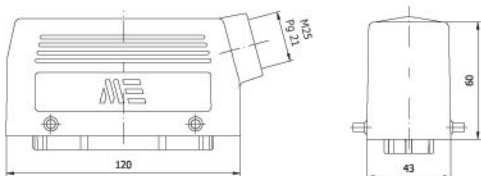

Amb. /Adet - Packing/Pcs. 8

**403120**  
UZATMA PRİZİ -1  
(Üstten Girişli)  
Hood With Female Insert  
(Top Entry)

Amb. /Adet - Packing/Pcs. 10

**403040**  
**403040S**  
MAKİNE PRİZİ  
Housing With Female Insert

Amb. /Adet - Packing/Pcs. 10

**403042**  
UZATMA PRİZİ -2  
(Yandan Girişli)  
Hood With Female Insert  
(Side Entry)

Amb. /Adet - Packing/Pcs. 10

**403041**  
**403041S**  
MAKİNE FİŞİ  
Housing With Male Insert