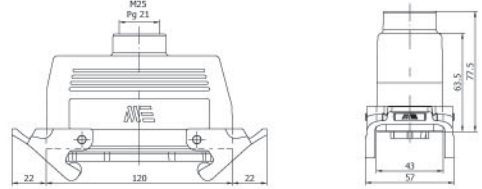

**403119**  
FİŞ-1 (Üstten Girişli)  
Hood With Male Insert (Top Entry)

Amb. /Adet - Packing/Pcs. 10

**403121**  
**403121S**  
UZATMA PRİZİ -1  
(Üstten Girişli M.Contalı)  
Hood W. Female Ins.  
(Top Entry, W.Locker & Seal)

Amb. /Adet - Packing/Pcs. 6

**403043**  
FİŞ-2 (Yandan Girişli)  
Hood With Male Insert  
(Side Entry)

Amb. /Adet - Packing/Pcs. 10

**403045**  
**403045S**  
UZATMA PRİZİ -2  
(Yan. Girişli M.Contalı)  
Hood With Female Insert  
(Side Entry-W.Locker&Seal)