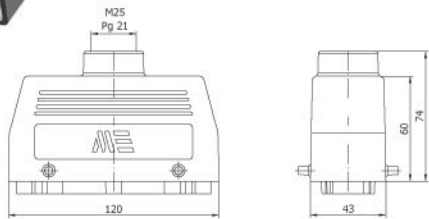

**403119**  
FİŞ-1 (Üstten Girişli)  
Hood With Male Insert (Top Entry)

Amb. /Adet - Packing/Pcs. 10

**403121**  
**403121S**  
UZATMA PRİZİ -1  
(Üstten Girişli M.Contalı)  
Hood W. Female Ins.  
(Top Entry, W.Locker & Seal)

Amb. /Adet - Packing/Pcs. 6

**403043**  
FİŞ-2 (Yandan Girişli)  
Hood With Male Insert  
(Side Entry)

Amb. /Adet - Packing/Pcs. 10

**403045**  
**403045S**  
UZATMA PRİZİ -2  
(Yan. Girişli M.Contalı)  
Hood With Female Insert  
(Side Entry-W.Locker&Seal)

Amb. /Adet - Packing/Pcs. 8

**403120**  
UZATMA PRİZİ -1  
(Üstten Girişli)  
Hood With Female Insert  
(Top Entry)

Amb. /Adet - Packing/Pcs. 10

**403040**  
**403040S**  
MAKİNE PRİZİ  
Housing With Female Insert