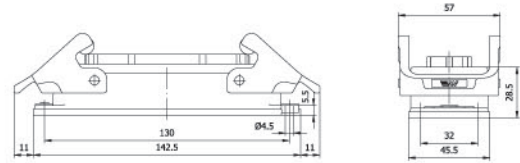

Amb. /Adet - Packing/Pcs. 8

**403120**  
UZATMA PRİZİ -1  
(Üstten Girişli)  
Hood With Female Insert  
(Top Entry)

Amb. /Adet - Packing/Pcs. 10

**403040**  
**403040S**  
MAKİNE PRİZİ  
Housing With Female Insert

Amb. /Adet - Packing/Pcs. 10

**403042**  
UZATMA PRİZİ -2  
(Yandan Girişli)  
Hood With Female Insert  
(Side Entry)

Amb. /Adet - Packing/Pcs. 10

**403041**  
**403041S**  
MAKİNE FİŞİ  
Housing With Male Insert