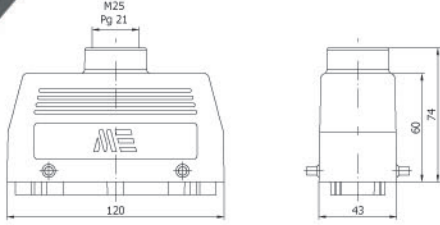

**403119**  
FİŞ-1 (Üstten Girişli)  
Hood With Male Insert (Top Entry)

Amb. /Adet - Packing/Pcs. 10

**403121**  
**403121S**  
UZATMA PRİZİ -1  
(Üstten Girişli M.Contalı)  
Hood W. Female Ins.  
(Top Entry, W.Locker & Seal)

Amb. /Adet - Packing/Pcs. 6

**403043**  
FİŞ-2 (Yandan Girişli)  
Hood With Male Insert  
(Side Entry)

Amb. /Adet - Packing/Pcs. 10

**403045**  
**403045S**  
UZATMA PRİZİ -2  
(Yan. Girişli M.Contalı)  
Hood With Female Insert  
(Side Entry-W.Locker&Seal)