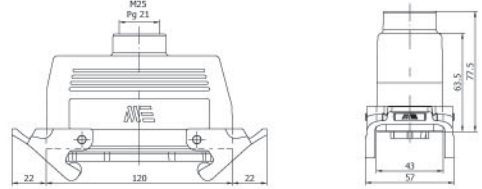

403119
FİŞ-1 (Üstten Girişli)
Hood With Male Insert (Top Entry)

Amb. /Adet - Packing/Pcs. 10

403121
403121S
UZATMA PRİZİ -1
(Üstten Girişli M.Contalı)
Hood W. Female Ins.
(Top Entry, W.Locker & Seal)

Amb. /Adet - Packing/Pcs. 6

403043
FİŞ-2 (Yandan Girişli)
Hood With Male Insert
(Side Entry)

Amb. /Adet - Packing/Pcs. 10

403045
403045S
UZATMA PRİZİ -2
(Yan. Girişli M.Contalı)
Hood With Female Insert
(Side Entry-W.Locker&Seal)

Amb. /Adet - Packing/Pcs. 8