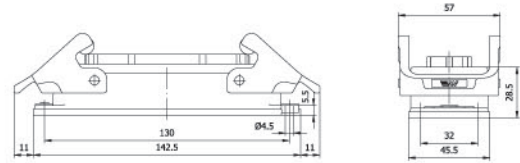

403119
FİŞ-1 (Üstten Girişli)
Hood With Male Insert (Top Entry)

Amb. /Adet - Packing/Pcs. 10

403121
403121S
UZATMA PRİZİ -1
(Üstten Girişli M.Contalı)
Hood W. Female Ins.
(Top Entry, W.Locker & Seal)

Amb. /Adet - Packing/Pcs. 6

403043
FİŞ-2 (Yandan Girişli)
Hood With Male Insert
(Side Entry)

Amb. /Adet - Packing/Pcs. 10

403045
403045S
UZATMA PRİZİ -2
(Yan. Girişli M.Contalı)
Hood With Female Insert
(Side Entry-W.Locker&Seal)

Amb. /Adet - Packing/Pcs. 8

403120
UZATMA PRİZİ -1
(Üstten Girişli)
Hood With Female Insert
(Top Entry)

Amb. /Adet - Packing/Pcs. 10

403040
403040S
MAKİNE PRİZİ
Housing With Female Insert

Amb. /Adet - Packing/Pcs. 10

403042
UZATMA PRİZİ -2
(Yandan Girişli)
Hood With Female Insert
(Side Entry)