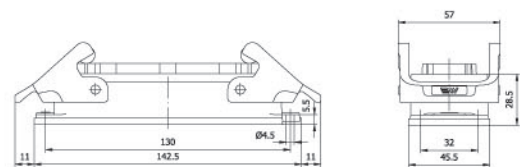

Amb. /Adet - Packing/Pcs. 10