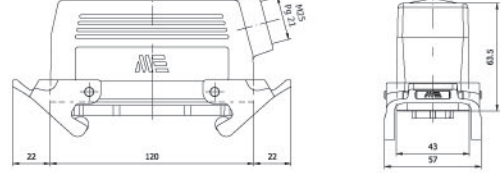

403119
FİŞ-1 (Üstten Girişli)
Hood With Male Insert (Top Entry)

Amb. /Adet - Packing/Pcs. 10

403121
403121S
UZATMA PRİZİ -1
(Üstten Girişli M.Contalı)
Hood W. Female Ins.
(Top Entry, W.Locker & Seal)

Amb. /Adet - Packing/Pcs. 6

403043
FİŞ-2 (Yandan Girişli)
Hood With Male Insert
(Side Entry)

Amb. /Adet - Packing/Pcs. 10

403045
403045S
UZATMA PRİZİ -2
(Yan. Girişli M.Contalı)
Hood With Female Insert
(Side Entry-W.Locker&Seal)

Amb. /Adet - Packing/Pcs. 8