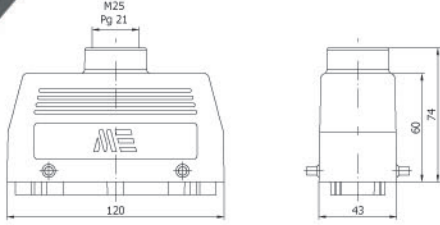

403119
FİŞ-1 (Üstten Girişli)
Hood With Male Insert (Top Entry)

Amb. /Adet - Packing/Pcs. 10

403121
403121S
UZATMA PRİZİ -1
(Üstten Girişli M.Contalı)
Hood W. Female Ins.
(Top Entry, W.Locker & Seal)

Amb. /Adet - Packing/Pcs. 6

403043
FİŞ-2 (Yandan Girişli)
Hood With Male Insert
(Side Entry)

Amb. /Adet - Packing/Pcs. 10

403045
403045S
UZATMA PRİZİ -2
(Yan. Girişli M.Contalı)
Hood With Female Insert
(Side Entry-W.Locker&Seal)

Amb. /Adet - Packing/Pcs. 8