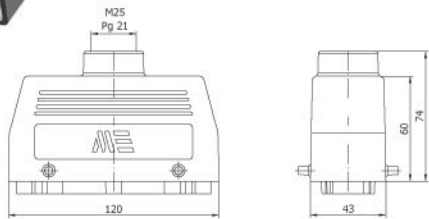

403119
FİŞ-1 (Üstten Girişli)
Hood With Male Insert (Top Entry)

Amb. /Adet - Packing/Pcs. 10

403121
403121S
UZATMA PRİZİ -1
(Üstten Girişli M.Contalı)
Hood W. Female Ins.
(Top Entry, W.Locker & Seal)

Amb. /Adet - Packing/Pcs. 6

403043
FİŞ-2 (Yandan Girişli)
Hood With Male Insert
(Side Entry)

Amb. /Adet - Packing/Pcs. 10

403045
403045S
UZATMA PRİZİ -2
(Yan. Girişli M.Contalı)
Hood With Female Insert
(Side Entry-W.Locker&Seal)

Amb. /Adet - Packing/Pcs. 8

403120
UZATMA PRİZİ -1
(Üstten Girişli)
Hood With Female Insert
(Top Entry)

Amb. /Adet - Packing/Pcs. 10

403040
403040S
MAKİNE PRİZİ
Housing With Female Insert

Amb. /Adet - Packing/Pcs. 10

403042
UZATMA PRİZİ -2
(Yandan Girişli)
Hood With Female Insert
(Side Entry)