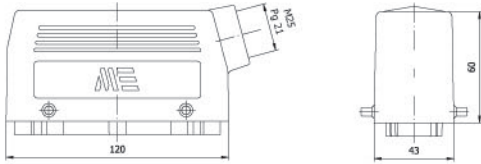

403119
FİŞ-1 (Üstten Girişli)
Hood With Male Insert (Top Entry)

Amb. /Adet - Packing/Pcs. 10

403121
403121S
UZATMA PRİZİ -1
(Üstten Girişli M.Contalı)
Hood W. Female Ins.
(Top Entry, W.Locker & Seal)

Amb. /Adet - Packing/Pcs. 6

403043
FİŞ-2 (Yandan Girişli)
Hood With Male Insert
(Side Entry)

Amb. /Adet - Packing/Pcs. 10

403045
403045S
UZATMA PRİZİ -2
(Yan. Girişli M.Contalı)
Hood With Female Insert
(Side Entry-W.Locker&Seal)

Amb. /Adet - Packing/Pcs. 8