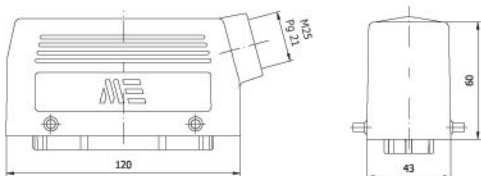

403120
UZATMA PRİZİ -1
(Üstten Girişli)
Hood With Female Insert
(Top Entry)

Amb. /Adet - Packing/Pcs. 10

403040
403040S
MAKİNE PRİZİ
Housing With Female Insert

Amb. /Adet - Packing/Pcs. 10

403042
UZATMA PRİZİ -2
(Yandan Girişli)
Hood With Female Insert
(Side Entry)