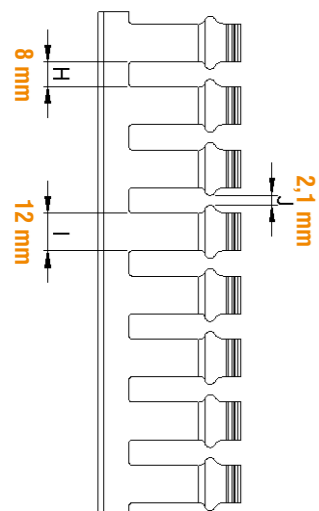

4. PVC Wiring Ducts Product Range

4.5 PVC Wiring Duct (Wide Slotted) - KKC Series