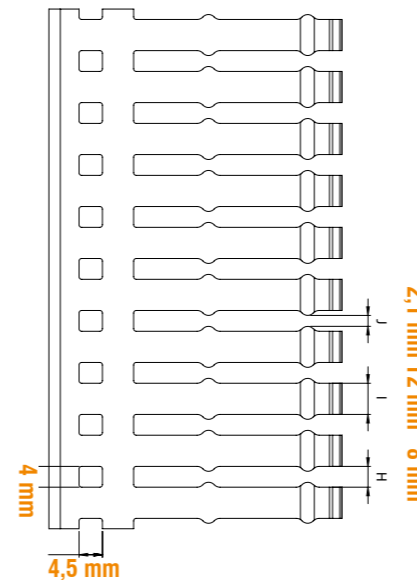

4. PVC Wiring Ducts Product Range

4.2 PVC Wiring Duct with Additional Holes (Wide Slotted) KKD Series

Order No	Product	Size WxH (mm)	Color	Qty.
555 4060WS	KKD 4060	40x60	Grey ●	50x2 m
555 4080WS	KKD 4080	40x80	Grey ●	50x2 m
555 4010WS	KKD 4010	40x100	Grey ●	30x2 m
555 6060WS	KKD 6060	60x60	Grey ●	28x2 m
555 6080WS	KKD 6080	60x80	Grey ●	22x2 m
555 6010WS	KKD 6010	60x100	Grey ●	26x2 m
555 8060WS	KKD 8060	80x60	Grey ●	18x2 m
555 8080WS	KKD 8080	80x80	Grey ●	20x2 m
555 8010WS	KKD 8010	80x100	Grey ●	14x2 m
555 1006WS	KKD 1006	100x60	Grey ●	18x2 m
555 1008WS	KKD 1008	100x80	Grey ●	12x2 m
555 1001WS	KKD 1001	100x100	Grey ●	12x2 m
555 1206WS	KKD 1206	120x60	Grey ●	18x2 m
555 1208WS	KKD 1208	120x80	Grey ●	18x2 m
555 1201WS	KKD 1201	120x100	Grey ●	14x2 m
555 1501WS	KKD 1501	150x100	Grey ●	10x2 m