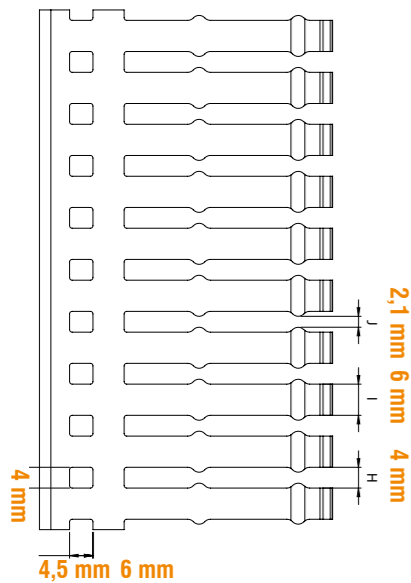

4. PVC Wiring Ducts Product Range

4.1 PVC Wiring Duct with Additional Holes KKD Series

Order No	Product	Size WxH (mm)	Color	Qty.
555 2530	KKD 2530	25x30	Grey ●	50x2 m
555 2540	KKD 2540	25x40	Grey ●	50x2 m
555 2560	KKD 2560	25x60	Grey ●	30x2 m
555 2580	KKD 2580	25x80	Grey ●	28x2 m
555 2510	KKD 2510	25x100	Grey ●	22x2 m
555 4040	KKD 4040	40x40	Grey ●	26x2 m
555 4060	KKD 4060	40x60	Grey ●	18x2 m
555 4080	KKD 4080	40x80	Grey ●	20x2 m
555 4010	KKD 4010	40x100	Grey ●	14x2 m
555 6040	KKD 6040	60x40	Grey ●	18x2 m
555 6060	KKD 6060	60x60	Grey ●	12x2 m
555 6080	KKD 6080	60x80	Grey ●	12x2 m
555 6010	KKD 6010	60x100	Grey ●	18x2 m
555 8040	KKD 8040	80x40	Grey ●	18x2 m
555 8060	KKD 8060	80x60	Grey ●	14x2 m
555 8080	KKD 8080	80x80	Grey ●	10x2 m
555 8010	KKD 8010	80x100	Grey ●	12x2 m
555 1006	KKD 1006	100x60	Grey ●	10x2 m
555 1008	KKD 1008	100x80	Grey ●	8x2 m
555 1001	KKD 1001	100x100	Grey ●	12x2 m
555 1206	KKD 1206	120x60	Grey ●	8x2 m
555 1208	KKD 1208	120x80	Grey ●	6x2 m
555 1201	KKD 1201	120x100	Grey ●	10x2 m

- Can be used with cable tie thanks to additional holes on the sides.
- Flame-retardant, self-extinguishing according to UL94-V0
- Upper scorline is available for breaking off the ribs.
- Lower scorline is available.
- **Operating Temperature:** -5°C to 60°C
- **Standard Length:** 2 meters
- **Color Option:** RAL 7030 Grey
- Complies with RoHS regulations.
- Complies with IEC 60695-2-1 and EN 50085-2-3 standards.

* Wiring duct covers are included the package.