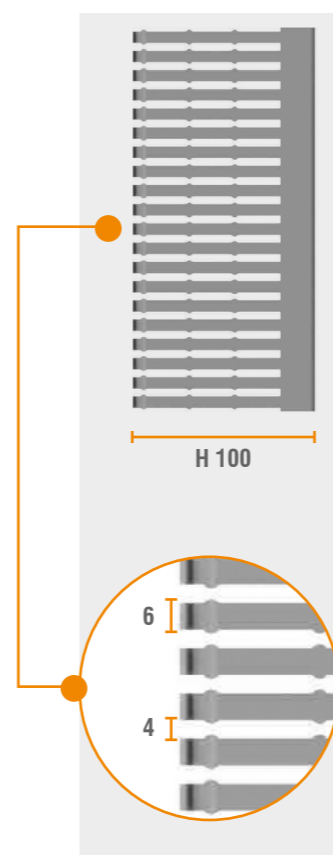

4. PVC Wiring Ducts Product Range

4.4 PVC Wiring Duct (Narrow Slotted) - KKC Series

Order No	Product	Size WxH (mm)	Color	Qty.
551 010	KKC 2530	25x30	Grey ●	50x2 m
551 011	KKC 2540	25x40	Grey ●	50x2 m
551 012	KKC 2560	25x60	Grey ●	30x2 m
551 030	KKC 2580	25x80	Grey ●	28x2 m
551 031	KKC 2510	25x100	Grey ●	22x2 m
551 013	KKC 4040	40x40	Grey ●	26x2 m
551 014	KKC 4060	40x60	Grey ●	18x2 m
551 015	KKC 4080	40x80	Grey ●	20x2 m
551 032	KKC 4010	40x100	Grey ●	14x2 m
551 016	KKC 6040	60x40	Grey ●	18x2 m
551 017	KKC 6060	60x60	Grey ●	12x2 m
551 018	KKC 6080	60x80	Grey ●	12x2 m
551 033	KKC 6010	60x100	Grey ●	18x2 m
551 034	KKC 8040	80x40	Grey ●	18x2 m
551 019	KKC 8060	80x60	Grey ●	14x2 m
551 020	KKC 8080	80x80	Grey ●	10x2 m
551 035	KKC 8010	80x100	Grey ●	12x2 m
551 021	KKC 1006	100x60	Grey ●	10x2 m
551 022	KKC 1008	100x80	Grey ●	8x2 m
551 036	KKC 1001	100x100	Grey ●	12x2 m
551 023	KKC 1206	120x60	Grey ●	8x2 m
551 024	KKC 1208	120x80	Grey ●	6x2 m
551 025	KKC 1201	120x100	Grey ●	10x2 m

- Flame-retardant, self-extinguishing according to UL94-V0
- Upper scorline is available for breaking off the ribs.
- Lower scorline is available.
- **Operating Temperature:** -5°C to 60°C
- **Standard Length:** 2 meters
- **Color Option:** RAL 7030 Grey
- Complies with RoHS regulations.
- Complies with IEC 60695-2-12 and EN 50085-2-3 standards.

* Wiring duct covers are included the package.