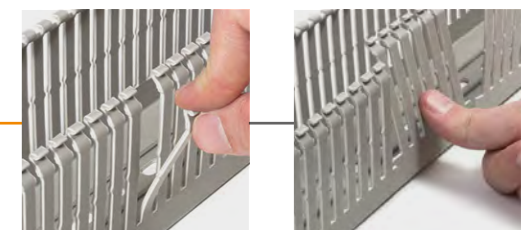

### 3.3 Appearance

- Special rib pattern allows the end-user to make cable grouping easier.
- Can be used with cable tie thanks to additional holes on the sides.

### 3.4 Speed and Efficiency

- Furthermore, Trunkie helps you save time while breaking off ribs in groups.
- Without using any hand tools,

**simply bend the duct ribs** and easily break them inside the panel.