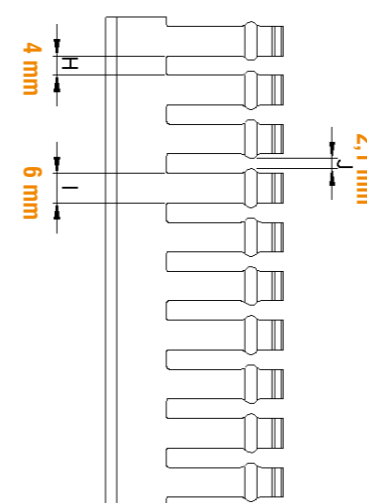

4. PVC Wiring Ducts Product Range

4.4 PVC Wiring Duct (Narrow Slotted) - KKC Series

Order No	Product	Size WxH (mm)	Color	Qty.
551 010	KKC 2530	25x30	Grey ●	50x2 m
551 011	KKC 2540	25x40	Grey ●	50x2 m
551 012	KKC 2560	25x60	Grey ●	30x2 m
551 030	KKC 2580	25x80	Grey ●	28x2 m
551 031	KKC 2510	25x100	Grey ●	22x2 m
551 013	KKC 4040	40x40	Grey ●	26x2 m
551 014	KKC 4060	40x60	Grey ●	18x2 m
551 015	KKC 4080	40x80	Grey ●	20x2 m
551 032	KKC 4010	40x100	Grey ●	14x2 m
551 016	KKC 6040	60x40	Grey ●	18x2 m
551 017	KKC 6060	60x60	Grey ●	12x2 m
551 018	KKC 6080	60x80	Grey ●	12x2 m
551 033	KKC 6010	60x100	Grey ●	18x2 m
551 034	KKC 8040	80x40	Grey ●	18x2 m
551 019	KKC 8060	80x60	Grey ●	14x2 m
551 020	KKC 8080	80x80	Grey ●	10x2 m
551 035	KKC 8010	80x100	Grey ●	12x2 m
551 021	KKC 1006	100x60	Grey ●	10x2 m
551 022	KKC 1008	100x80	Grey ●	8x2 m
551 036	KKC 1001	100x100	Grey ●	12x2 m
551 023	KKC 1206	120x60	Grey ●	8x2 m
551 024	KKC 1208	120x80	Grey ●	6x2 m
551 025	KKC 1201	120x100	Grey ●	10x2 m

- Flame-retardant, self-extinguishing according to UL94-V0
- Upper scorline is available for breaking off the ribs.
- Lower scorline is available.
- **Operating Temperature:** -5°C to 60°C
- **Standard Length:** 2 meters
- **Color Option:** RAL 7030 Grey
- Complies with RoHS regulations.
- Complies with IEC 60695-2-12 and EN 50085-2-3 standards.

* Wiring duct covers are included the package.