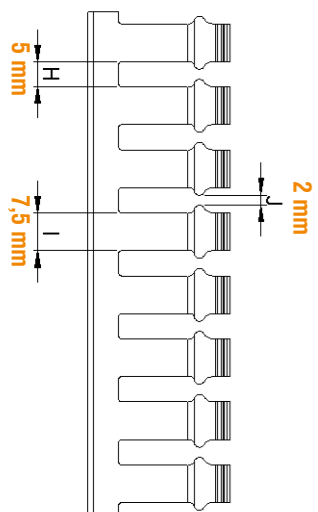

4. PVC Wiring Ducts Product Range

4.3 PVC Wiring Duct (Medium Slotted) - KKC Series

Self-adhesive

Order No	Product	Size WxH (mm)	Color	Qty.
551 060YP	KKC 1518	15x18	Grey ●	122x2 m
551 070YP	KKC 1530	15x30	Grey ●	104x2 m
551 080YP	KKC 1540	15x40	Grey ●	80x2 m
551 090YP	KKC 1560	15x60	Grey ●	42x2 m
551 060	KKC 1518	15x18	Grey ●	126x2 m
551 070	KKC 1530	15x30	Grey ●	106x2 m
551 080	KKC 1540	15x40	Grey ●	80x2 m
551 090	KKC 1560	15x60	Grey ●	42x2 m

- Flame-retardant, self-extinguishing according to UL94-V0
- No lower scorline available for this range.
- Upper scorline is available for breaking off the ribs.
- **Operating Temperature:** -5°C to 60°C
- **Standard Length:** 2 meters
- **Color Option:** RAL 7030 Grey
- Complies with RoHS regulations.
- Complies with IEC 60695-2-1 and EN 50085-2-3 standards

* Wiring duct covers are included the package.