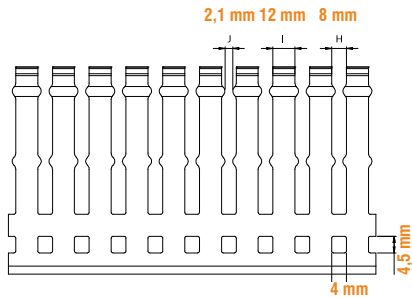

4. PVC Wiring Ducts Product Range

4.2 PVC Wiring Duct with Additional Holes (Wide Slotted) KKD Series

Order No	Product	Size WxH (mm)	Color	Qty.
555 4060WS	KKD 4060	40x60	Grey	50x2 m
555 4080WS	KKD 4080	40x80	Grey	50x2 m
555 4010WS	KKD 4010	40x100	Grey	30x2 m
555 6060WS	KKD 6060	60x60	Grey	28x2 m
555 6080WS	KKD 6080	60x80	Grey	22x2 m
555 6010WS	KKD 6010	60x100	Grey	26x2 m
555 8060WS	KKD 8060	80x60	Grey	18x2 m
555 8080WS	KKD 8080	80x80	Grey	20x2 m
555 8010WS	KKD 8010	80x100	Grey	14x2 m
555 1006WS	KKD 1006	100x60	Grey	18x2 m
555 1008WS	KKD 1008	100x80	Grey	12x2 m
555 1001WS	KKD 1001	100x100	Grey	12x2 m
555 1206WS	KKD 1206	120x60	Grey	18x2 m
555 1208WS	KKD 1208	120x80	Grey	18x2 m
555 1201WS	KKD 1201	120x100	Grey	14x2 m
555 1501WS	KKD 1501	150x100	Grey	10x2 m

- Can be used with cable tie thanks to additional holes on the sides.
- Flame-retardant, self-extinguishing according to UL94-V0
- Upper scorline is available for breaking off the ribs.
- Lower scorline is available.
- Operating Temperature: -5°C to 60°C
- Standard Length: 2 meters
- Color Option: RAL 7030 Grey
- Complies with RoHS regulations.
- Complies with IEC 60695-2-1 and EN 50085-2-3 standards.