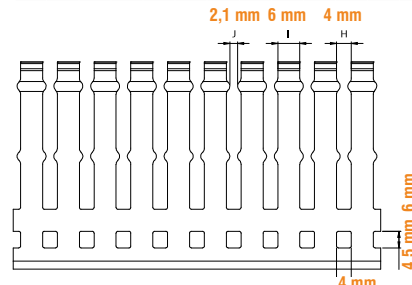

4. PVC Wiring Ducts Product Range

4.1 PVC Wiring Duct with Additional Holes KKD Series

Order No	Product	Size WxH (mm)	Color	Qty.
555 2530	KKD 2530	25x30	Grey	50x2 m
555 2540	KKD 2540	25x40	Grey	50x2 m
555 2560	KKD 2560	25x60	Grey	30x2 m
555 2580	KKD 2580	25x80	Grey	28x2 m
555 2510	KKD 2510	25x100	Grey	22x2 m
555 4040	KKD 4040	40x40	Grey	26x2 m
555 4060	KKD 4060	40x60	Grey	18x2 m
555 4080	KKD 4080	40x80	Grey	20x2 m
555 4010	KKD 4010	40x100	Grey	14x2 m
555 6040	KKD 6040	60x40	Grey	18x2 m
555 6060	KKD 6060	60x60	Grey	12x2 m
555 6080	KKD 6080	60x80	Grey	12x2 m
555 6010	KKD 6010	60x100	Grey	18x2 m
555 8040	KKD 8040	80x40	Grey	18x2 m
555 8060	KKD 8060	80x60	Grey	14x2 m
555 8080	KKD 8080	80x80	Grey	10x2 m
555 8010	KKD 8010	80x100	Grey	12x2 m
555 1006	KKD 1006	100x60	Grey	10x2 m
555 1008	KKD 1008	100x80	Grey	8x2 m
555 1001	KKD 1001	100x100	Grey	12x2 m
555 1206	KKD 1206	120x60	Grey	8x2 m
555 1208	KKD 1208	120x80	Grey	6x2 m
555 1201	KKD 1201	120x100	Grey	10x2 m

- Can be used with cable tie thanks to additional holes on the sides.
- Flame-retardant, self-extinguishing according to UL94-V0
- Upper scorline is available for breaking off the ribs.
- Lower scorline is available.
- Operating Temperature: -5°C to 60°C
- Standard Length: 2 meters
- Color Option: RAL 7030 Grey
- Complies with RoHS regulations.
- Complies with IEC 60695-2-1 and EN 50085-2-3 standards.

* Wiring duct covers are included the package.