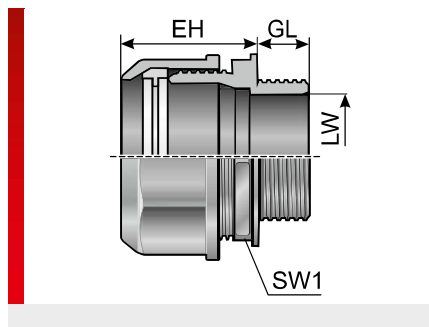

Type EH (Continued...)

Type	Order No.	Colour	Connecting thread	Suitable for Murrflex	EH mm	GL mm	LW mm	SW 1 mm	Pack qty.
EH-NPT 2"/48¹⁾	83501258	Black	2"	M50/P48(S)	50.00	18.00	51.00	65.00	10
EH-NPT 3/8"/11	83501211	Grey	3/8"	M16/P11	26.00	14.00	12.00	22.00	50
EH-NPT 1/2"/16	83501210	Grey	1/2"	M20/P16(S)	26.00	13.00	14.00	27.00	50
EH-NPT 3/4"/21	83501212	Grey	3/4"	M25/P21(S)	31.00	14.00	19.00	37.00	50
EH-NPT 1"/29¹⁾	83501214	Grey	1"	M32/P29(S)	32.00	19.00	26.00	46.00	25
EH-NPT 1 1/4"/36¹⁾	83501216	Grey	1 1/4"	M40/P36(S)	44.00	18.00	35.00	55.00	25
EH-NPT 2"/48¹⁾	83501218	Grey	2"	M50/P48(S)	50.00	18.00	51.00	65.00	10

¹⁾With cURus- approval