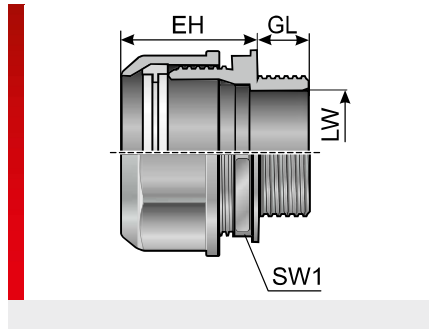

Type EH

PRODUCT INFORMATION

The EH conduit fittings are made of specially modified polyamide and polyoxymethylene. The materials are halogen, phosphor and cadmium-free. The EH conduit fittings feature the following advantages:

- No parts can get lost, delivered completely assembled

- Tightness of IP 65 for static and dynamic application
- Integrated clamping ring ensures high tear-out strength

Specification:

- UL listed E 148958
- EN 45545-2 3x HL3

SPECIFICATIONS

- -40 – 110 °C short term 140 °C
- Fitting: Mod. polyamide PA 6
  Clamping ring: Polyoxymethylene (POM)
- Acc. to UL94 V0 self-extinguishing
- IP 65

Type	Order No.	Colour	Connecting thread	Suitable for Murrflex	EH mm	GL mm	LW mm	SW 1 mm	Pack qty.
Metric thread									
EH-M12x1.5/9	83501452	Black	M12x1.5	M12/P09	26.00	13.00	8.00	19.00	50
EH-M12x1.5/11	83501456	Black	M12x1.5	M16/P11	26.00	13.00	8.00	22.00	50
EH-M16x1.5/9	83501454	Black	M16x1,5	M12/P09	26.00	13.00	11.00	19.00	50
EH-M16x1.5/11	83501458	Black	M16x1,5	M16/P11	26.00	13.00	11.00	22.00	50
EH-M20x1.5/13.5	83501459	Black	M20x1.5	DN 13	26.00	14.00	15.00	27.00	50
EH-M20x1.5/16	83501460	Black	M20x1.5	M20/P16(S)	26.00	14.00	15.00	27.00	50
EH-M25x1.5/21	83501462	Black	M25x1.5	M25/P21(S)	33.00	10.00	21.00	37.00	50
EH-M32x1.5/29¹⁾	83501464	Black	M32x1.5	M32/P29(S)	33.00	10.00	27.00	45.00	25
EH-M40x1.5/36¹⁾	83501466	Black	M40x1.5	M40/P36(S)	44.00	15.00	35.00	55.00	25
EH-M50x1.5/48¹⁾	83501468	Black	M50x1.5	M50/P48(S)	50.00	17.00	44.00	65.00	10
EH-M63x1.5/48¹⁾	83501470	Black	M63x1.5	M50/P48(S)	50.00	15.00	50.00	65.00	10
EH-M12x1.5/9	83501412	Grey	M12x1.5	M12/P09	26.00	13.00	8.00	19.00	50
EH-M12x1.5/11	83501416	Grey	M12x1.5	M16/P11	26.00	13.00	8.00	22.00	50
EH-M16x1.5/9	83501414	Grey	M16x1,5	M12/P09	26.00	13.00	11.00	19.00	50
EH-M16x1.5/11	83501418	Grey	M16x1,5	M16/P11	26.00	13.00	11.00	22.00	50
EH-M20x1.5/13.5	83501419	Grey	M20x1.5	DN 13	26.00	14.00	15.00	27.00	50
EH-M20x1.5/16	83501420	Grey	M20x1.5	M20/P16(S)	26.00	14.00	15.00	27.00	50
EH-M25x1.5/21	83501422	Grey	M25x1.5	M25/P21(S)	33.00	10.00	21.00	37.00	50
EH-M32x1.5/29¹⁾	83501424	Grey	M32x1.5	M32/P29(S)	33.00	10.00	27.00	45.00	25
EH-M40x1.5/36¹⁾	83501426	Grey	M40x1.5	M40/P36(S)	44.00	15.00	35.00	55.00	25
EH-M50x1.5/48¹⁾	83501428	Grey	M50x1.5	M50/P48(S)	50.00	17.00	44.00	65.00	10
EH-M63x1.5/48¹⁾	83501430	Grey	M63x1.5	M50/P48(S)	50.00	15.00	50.00	65.00	10