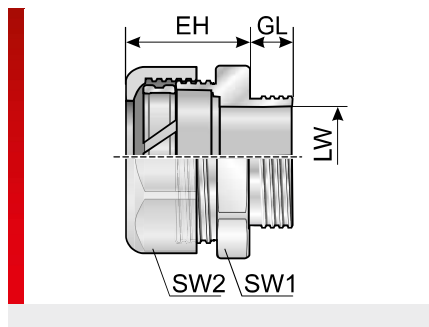

### PRODUCT INFORMATION

The EH-EMV metal fitting can be used together with the EMC cable protection conduit EW-PAP. The EH-EMV fitting is used to discharge sheath currents on the cable protection conduit safely and reliably.

### SPECIFICATIONS

- 40 – 140 °C short term 160 °C
- Nickel-plated brass
- IP 40
- RoHS

Type	Order No.	Colour	Connecting thread	Suitable for Murrflex EW	LW mm	EH mm	GL mm	SW 1 / 2 mm	Pack qty.
<b>Metric metal thread / EMC version</b>									
EH-EMV M12x1.5	83521050	Silver	M12x1.5	M12/P09	7.90	17.00	5.50	22.0	10
EH-EMV M16x1.5	83521052	Silver	M16x1,5	M16/P11	10.30	17.50	5.80	27.0	10
EH-EMV M20x1.5	83521054	Silver	M20x1.5	M20/P16	14.40	19.00	7.00	31.0	10
EH-EMV M25x1.5	83521056	Silver	M25x1.5	M25/P21	18.50	22.00	7.00	40.0	10
EH-EMV M32x1.5	83521058	Silver	M32x1.5	M32/P29	25.80	24.00	7.00	48.0	10
EH-EMV M40x1.5	83521060	Silver	M40x1.5	M40/P36	32.90	27.00	11.00	60.0	2
EH-EMV M50x1.5 <sup>1)</sup>	83521062	Silver	M50x1.5	M50/P48	41.00	31.00	11.50	78.0	2
<b>Pg metric metal thread / EMC version</b>									
EH-EMV Pg 09	83521010	Silver	Pg 09	M12/P09	12.00	17.00	6.00	22.0	10
EH-EMV Pg 11	83521012	Silver	Pg 11	M16/P11	15.50	18.00	6.00	27.0	10
EH-EMV Pg 16	83521014	Silver	Pg 16	M20/P16	18.50	20.00	7.00	31.0	10
EH-EMV Pg 21	83521016	Silver	Pg 21	M25/P21	24.00	23.00	7.00	40.0	10
EH-EMV Pg 29	83521018	Silver	Pg 29	M32/P29	33.00	26.00	7.00	48.0	10
EH-EMV Pg 36	83521020	Silver	Pg 36	M40/P36	43.00	30.00	7.50	57.0	2
EH-EMV Pg 48	83521022	Silver	Pg 48	M50/P48	54.00	32.00	11.00	78.0	2