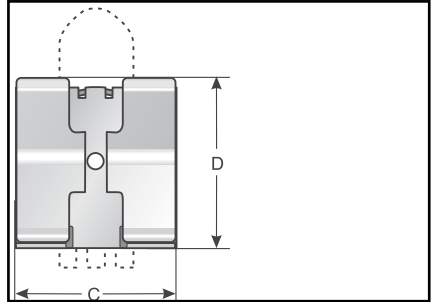

Strain relief Cable fixing plate

Shielding clamp, type SK

Galvanised sheet steel

The shielding clamp may be used wherever the shielding from individual cables must be connected with the earth potential. The SK can be either screwed down on the mounting plate or snapped on to the 35 mm top hat rail (EN 50022) by means of a mounting foot. SK mounting foot not included in delivery. Please order separately.

SK...

Type	Order no.	L x W x H mm	Fastening	for sheath of \emptyset mm	A mm	B mm	C mm	D mm	Pack qty
SK 3 - 8	87201060	18 x 14 x 26	M4	3 - 8	32.0	26.0	18.0	13.5	10
SK 4 - 13.5	87201062	20 x 20 x 31	M4	4 - 13.5	38.5	32.5	20.0	20.0	10
SK 10 - 20	87201064	26 x 24 x 40	M4	10 - 20	46.0	40.0	26.0	25.0	10
SK 15 - 32	87201066	32 x 35 x 64	M4	15 - 32	70.0	64.0	32.5	33.5	10
SK mounting foot	87201070	50 x 13	Snap-on clip						10