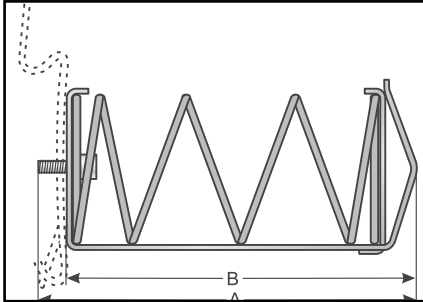

Strain relief Cable fixing plate

Shielding clamp, type SK

Galvanised sheet steel

The shielding clamp may be used wherever the shielding from individual cables must be connected with the earth potential. The SK can be either screwed down on the mounting plate or snapped on to the 35 mm top hat rail (EN 50022) by means of a mounting foot. SK mounting foot not included in delivery. Please order separately.

SK...

Type	Order no.	L x W x H mm	Fastening	for sheath of \emptyset mm	A mm	B mm	C mm	D mm	Pack qty
SK 3 - 8	87201060	18 x 14 x 26	M4	3 - 8	32.0	26.0	18.0	13.5	10
SK 4 - 13.5	87201062	20 x 20 x 31	M4	4 - 13.5	38.5	32.5	20.0	20.0	10
SK 10 - 20	87201064	26 x 24 x 40	M4	10 - 20	46.0	40.0	26.0	25.0	10
SK 15 - 32	87201066	32 x 35 x 64	M4	15 - 32	70.0	64.0	32.5	33.5	10
SK mounting foot	87201070	50 x 13	Snap-on clip						10