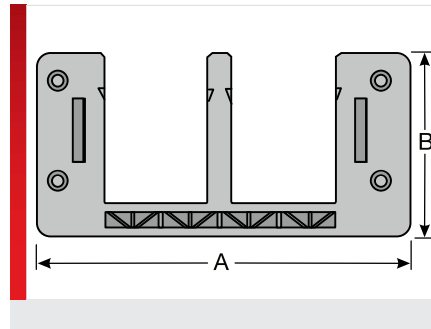

KDL/E cable entry system

PRODUCT INFORMATION

The KDL/E represents the 3rd generation of Murrplastik cable entry system.

- Even quicker mounting of pre-assembled cables
- Snap in, meaning screwing on is no longer absolutely necessary
- Catch hook for 1.5 – 2.0 mm plate thickness included with delivery, additional catch hooks for up to 4.1 mm plate thickness available

- Fits standard cut-outs for connectors (e.g. Harting, Wieland and Rittal).
- EMC solution with discharge plate, simple realisation
- Matching grommets: KDT/xE

SPECIFICATIONS

- 40 – 80 °C
- Polyamide 6.6
- V0
- IP 54 (with suitable grommets and cables)

Type	Order No.	Colour	No. of openings small / large	for Ø mm	Pack qty.
For standard cut-out size 16					
KDL/E 16/2 ¹⁾	87121010	Black	0 / 2	16.0 – 31.0	1
KDL/E 16/4 ¹⁾	87121011	Black	4 / 0	3.0 – 16.0	1
KDL/E 16/5 ¹⁾	87121012	Black	4 / 1	3.0 – 31.0	1
KDL/E 16/8 ¹⁾	87121014	Black	8 / 0	3.0 – 16.0	1
For standard cut-out size 24					
KDL/E 24/4 ²⁾	87121016	Black	2 / 2	3.0 – 31.0	1
KDL/E 24/7 ²⁾	87121018	Black	6 / 1	3.0 – 31.0	1
KDL/E 24/10 ²⁾	87121020	Black	10 / 0	3.0 – 16.0	1

¹⁾ If catch hooks are used, then the width of the cut-out must be enlarged by 91 mm

²⁾ For matching adapter plates or floor plates, see chapter “Accessories for cable entry systems and plates”

Dimension table