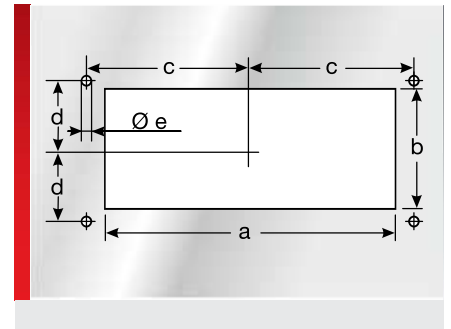

KDL/E cable entry system

PRODUCT INFORMATION

The KDL/E represents the 3rd generation of Murrplastik cable entry system.

- Even quicker mounting of pre-assembled cables
- Snap in, meaning screwing on is no longer absolutely necessary
- Catch hook for 1.5 – 2.0 mm plate thickness included with delivery, additional catch hooks for up to 4.1 mm plate thickness available

- Fits standard cut-outs for connectors (e.g. Harting, Wieland and Rittal).
- EMC solution with discharge plate, simple realisation
- Matching grommets: KDT/xE

SPECIFICATIONS

- 40 – 80 °C
- Polyamide 6.6
- V0
- IP 54 (with suitable grommets and cables)

Type	Order No.	Colour	No. of openings small / large	for Ø mm	Pack qty.
For standard cut-out size 16					
KDL/E 16/2 ¹⁾	87121010	Black	0 / 2	16.0 – 31.0	1
KDL/E 16/4 ¹⁾	87121011	Black	4 / 0	3.0 – 16.0	1
KDL/E 16/5 ¹⁾	87121012	Black	4 / 1	3.0 – 31.0	1
KDL/E 16/8 ¹⁾	87121014	Black	8 / 0	3.0 – 16.0	1
For standard cut-out size 24					
KDL/E 24/4 ²⁾	87121016	Black	2 / 2	3.0 – 31.0	1
KDL/E 24/7 ²⁾	87121018	Black	6 / 1	3.0 – 31.0	1
KDL/E 24/10 ²⁾	87121020	Black	10 / 0	3.0 – 16.0	1

Type	Order No.	Installation height mm	A mm	B mm	a mm	b mm	c mm	d mm	e mm
For standard cut-out size 16									
KDL/E 16/2 ¹⁾	87121010	15.50	116.00	58.00	86.00	36.00	51.50	16.00	5.50
KDL/E 16/4 ¹⁾	87121011	15.50	116.00	58.00	86.00	36.00	51.50	16.00	5.50
KDL/E 16/5 ¹⁾	87121012	15.50	116.00	58.00	86.00	36.00	51.50	16.00	5.50
KDL/E 16/8 ¹⁾	87121014	15.50	116.00	58.00	86.00	36.00	51.50	16.00	5.50