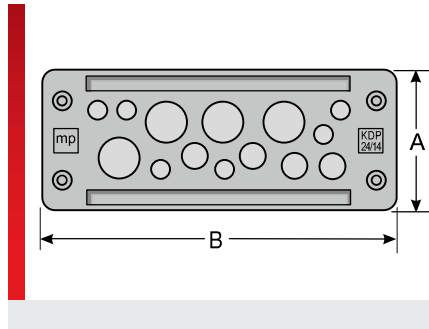

KDP/E 24 cable entry plate, plastic

PRODUCT INFORMATION

3. Generation of our cable entry plates, plastic, square, with improved clip-in function and one instead of two elastomer plates. Economical connection technology for tool-free wiring of equipment and machinery. Wherever the rapid and economical introduction of cables and/or pneumatic hoses in confined spaces is essential. The alternative to cable fittings. Suitable for standard cut-outs for 24-pin Harting and Wieland

connectors. For snap-in fastening and/or screwing in place.

- Snap-in at plate thicknesses of 1.5 to 2.0 mm
- Lower strain relief
- Introduction of larger cable diameters is possible
- Introduction from both sides is possible

SPECIFICATIONS

	-30 – 70 °C
	Frame: Polyamide 6.6 Seal: TPU / EPDM
	IP 65

Type	Order No.	Colour	No. Openings	Openings Quantity / Ø mm	Pack qty.
KDP/E 24/11	87301310	Black	11	4x 3.0 – 6.5	1
				4x 5.0 – 9.2	
				3x 14.0 – 20.0	
KDP/E 24/12	87301320	Black	12	12x 8.0 – 12.0	1
KDP/E 24/13	87301330	Black	13	2x 3.0 – 5.5	1
				6x 4.1 – 8.1	
				4x 9.0 – 14.0	
KDP/E 24/14	87301340	Black	14	6x 3.0 – 6.5	1
				4x 5.0 – 9.2	
				4x 9.6 – 15.9	
KDP/E 24/17	87301350	Black	17	17x 5.0 – 9.2	1
KDP/E 24/17-1	87301351	Black	17	11x 3.0 – 6.5	1
				1x 4.1 – 8.1	
				5x 8.0 – 12.5	
KDP/E 24/22	87301360	Black	22	16x 3.0 – 6.5	1
				4x 5.0 – 9.2	
				2x 8.0 – 12.5	
KDP/E 24/23	87301370	Black	23	23x 4.1 – 8.1	1
KDP/E 24/29	87301380	Black	29	29x 3.0 – 6.5	1