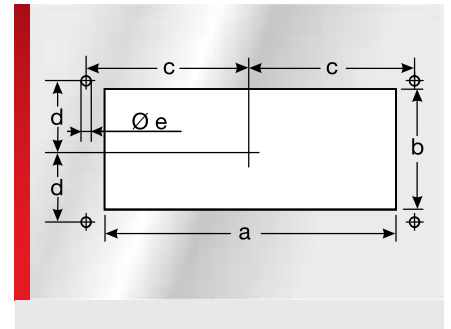

KDP/E 24 cable entry plate, plastic

PRODUCT INFORMATION

3. Generation of our cable entry plates, plastic, square, with improved clip-in function and one instead of two elastomer plates. Economical connection technology for tool-free wiring of equipment and machinery. Wherever the rapid and economical introduction of cables and/or pneumatic hoses in confined spaces is essential. The alternative to cable fittings. Suitable for standard cut-outs for 24-pin Harting and Wieland

connectors. For snap-in fastening and/or screwing in place.

- Snap-in at plate thicknesses of 1.5 to 2.0 mm
- Lower strain relief
- Introduction of larger cable diameters is possible
- Introduction from both sides is possible

SPECIFICATIONS

	-30 – 70 °C
	Frame: Polyamide 6.6 Seal: TPU / EPDM
	IP 65

Type	Order No.	Colour	No. Openings	Openings Quantity / Ø mm	Pack qty.
KDP/E 24/11	87301310	Black	11	4x 3.0 – 6.5	1
				4x 5.0 – 9.2	
				3x 14.0 – 20.0	
KDP/E 24/12	87301320	Black	12	12x 8.0 – 12.0	1
KDP/E 24/13	87301330	Black	13	2x 3.0 – 5.5	1
				6x 4.1 – 8.1	
				4x 9.0 – 14.0	
KDP/E 24/14	87301340	Black	14	6x 3.0 – 6.5	1
				4x 5.0 – 9.2	
				4x 9.6 – 15.9	
KDP/E 24/17	87301350	Black	17	17x 5.0 – 9.2	1
KDP/E 24/17-1	87301351	Black	17	11x 3.0 – 6.5	1
				1x 4.1 – 8.1	
				5x 8.0 – 12.5	
KDP/E 24/22	87301360	Black	22	16x 3.0 – 6.5	1
				4x 5.0 – 9.2	
				2x 8.0 – 12.5	
KDP/E 24/23	87301370	Black	23	23x 4.1 – 8.1	1
KDP/E 24/29	87301380	Black	29	29x 3.0 – 6.5	1