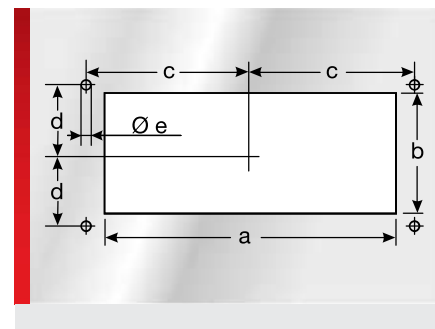

### SPECIFICATIONS

- 30 – 70 °C
- Enclosure: Polyamide 6  
Seal: EPDM
- V0
- IP 65

RoHS
 LABS
 UV
 EU
 Made in Germany

Type	Order No.	Colour	No. Openings	Openings Quantity / Ø mm	Pack qty.
KDP/EN-RA 24/11	87301215	Black	11	4x 3.0 – 6.5	1
				4x 5.0 – 9.2	
				3x 14.0 – 20.0	
KDP/EN-RA 24/12	87301225	Black	12	12x 8.0 – 12.0	1
KDP/EN-RA 24/13	87301235	Black	13	2x 3.0 – 5.5	1
				6x 4.1 – 8.1	
				4x 9.0 – 14.0	
				1x 14.0 – 20.0	
KDP/EN-RA 24/14	87301245	Black	14	6x 3.0 – 6.5	1
				4x 5.0 – 9.2	
				4x 9.6 – 15.9	
KDP/EN-RA 24/17	87301255	Black	17	17x 5.0 – 9.2	1
KDP/EN-RA 24/17-1	87301256	Black	17	11x 3.0 – 6.5	1
				1x 4.1 – 8.1	
				5x 8.0 – 12.5	
KDP/EN-RA 24/22	87301265	Black	22	16x 3.0 – 6.5	1
				4x 5.0 – 9.2	
				2x 8.0 – 12.5	
KDP/EN-RA 24/23	87301275	Black	23	23x 4.1 – 8.1	1
KDP/EN-RA 24/29	87301285	Black	29	29x 3.0 – 6.5	1
KDP/EN-RA 24/80	87301295	Black	80	78x 1.5 – 2.6	1
				2x 2.5 – 5.0	

**KDP/EN-RA cable entry plate, plastic** (Continued...)

**Dimension table**

Type	Order No.	Installation height mm	A mm	B mm	a mm	b mm	c mm	d mm	e mm
KDP/EN-RA 24/11	87301215	15.00	59.00	147.00	112.00	36.00	65.00	16.00	5.50
KDP/EN-RA 24/12	87301225	15.00	59.00	147.00	112.00	36.00	65.00	16.00	5.50
KDP/EN-RA 24/13	87301235	15.00	59.00	147.00	112.00	36.00	65.00	16.00	5.50
KDP/EN-RA 24/14	87301245	15.00	59.00	147.00	112.00	36.00	65.00	16.00	5.50
KDP/EN-RA 24/17	87301255	15.00	59.00	147.00	112.00	36.00	65.00	16.00	5.50
KDP/EN-RA 24/17-1	87301256	15.00	59.00	147.00	112.00	36.00	65.00	16.00	5.50
KDP/EN-RA 24/22	87301265	15.00	59.00	147.00	112.00	36.00	65.00	16.00	5.50
KDP/EN-RA 24/23	87301275	15.00	59.00	147.00	112.00	36.00	65.00	16.00	5.50
KDP/EN-RA 24/29	87301285	15.00	59.00	147.00	112.00	36.00	65.00	16.00	5.50
KDP/EN-RA 24/80	87301295	15.00	59.00	147.00	112.00	36.00	65.00	16.00	5.50