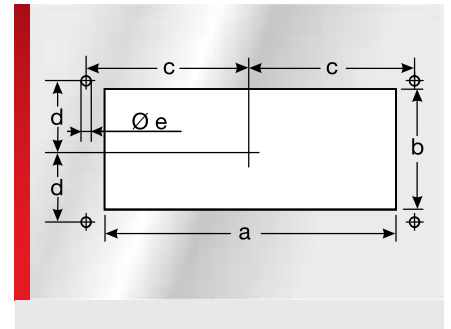

## KDP/EN-RA cable entry plate, plastic

### PRODUCT INFORMATION

The KDP/EN-RA 24 cable gland plates are made of modified Polyamide 6 and are cable entry and retaining systems for cables and pneumatic hoses, used in control cabinets or plant construction specifically in the railway industry. The fire protection mat, enclosed in the supply, reacts at temperatures exceeding 160°C by expanding and thereby closing off the opening completely fire resistant. Wherever quick assembly, cable-protecting and high packing density are required, the cable insertion system is used.

### SPECIFICATIONS

- 30 – 70 °C
- Enclosure: Polyamide 6  
Seal: EPDM
- V0
- IP 65

RoHS
 LABS
 UV
 EU
 Made in Germany

Type	Order No.	Colour	No. Openings	Openings Quantity / Ø mm	Pack qty.
KDP/EN-RA 24/11	87301215	Black	11	4x 3.0 – 6.5	1
				4x 5.0 – 9.2	
				3x 14.0 – 20.0	
KDP/EN-RA 24/12	87301225	Black	12	12x 8.0 – 12.0	1
KDP/EN-RA 24/13	87301235	Black	13	2x 3.0 – 5.5	1
				6x 4.1 – 8.1	
				4x 9.0 – 14.0	
				1x 14.0 – 20.0	
KDP/EN-RA 24/14	87301245	Black	14	6x 3.0 – 6.5	1
				4x 5.0 – 9.2	
				4x 9.6 – 15.9	
KDP/EN-RA 24/17	87301255	Black	17	17x 5.0 – 9.2	1
KDP/EN-RA 24/17-1	87301256	Black	17	11x 3.0 – 6.5	1
				1x 4.1 – 8.1	
				5x 8.0 – 12.5	
KDP/EN-RA 24/22	87301265	Black	22	16x 3.0 – 6.5	1
				4x 5.0 – 9.2	
				2x 8.0 – 12.5	
KDP/EN-RA 24/23	87301275	Black	23	23x 4.1 – 8.1	1
KDP/EN-RA 24/29	87301285	Black	29	29x 3.0 – 6.5	1
KDP/EN-RA 24/80	87301295	Black	80	78x 1.5 – 2.6	1
				2x 2.5 – 5.0	