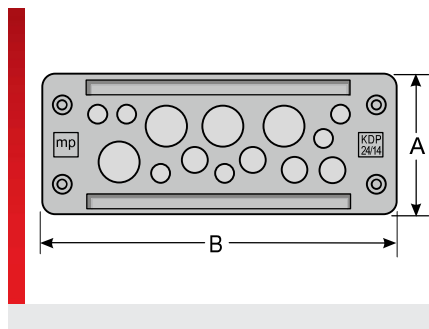

KDP/EN-RA cable entry plate, plastic (Continued...)

Dimension table

Type	Order No.	Installation height mm	A mm	B mm	a mm	b mm	c mm	d mm	e mm
KDP/EN-RA 24/11	87301215	15.00	59.00	147.00	112.00	36.00	65.00	16.00	5.50
KDP/EN-RA 24/12	87301225	15.00	59.00	147.00	112.00	36.00	65.00	16.00	5.50
KDP/EN-RA 24/13	87301235	15.00	59.00	147.00	112.00	36.00	65.00	16.00	5.50
KDP/EN-RA 24/14	87301245	15.00	59.00	147.00	112.00	36.00	65.00	16.00	5.50
KDP/EN-RA 24/17	87301255	15.00	59.00	147.00	112.00	36.00	65.00	16.00	5.50
KDP/EN-RA 24/17-1	87301256	15.00	59.00	147.00	112.00	36.00	65.00	16.00	5.50
KDP/EN-RA 24/22	87301265	15.00	59.00	147.00	112.00	36.00	65.00	16.00	5.50
KDP/EN-RA 24/23	87301275	15.00	59.00	147.00	112.00	36.00	65.00	16.00	5.50
KDP/EN-RA 24/29	87301285	15.00	59.00	147.00	112.00	36.00	65.00	16.00	5.50
KDP/EN-RA 24/80	87301295	15.00	59.00	147.00	112.00	36.00	65.00	16.00	5.50