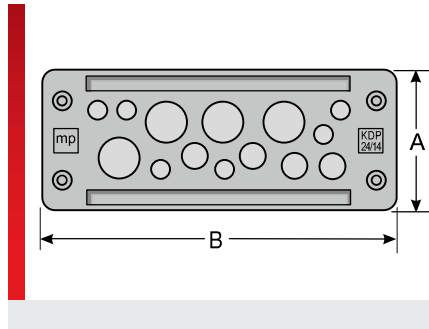

## KDP/EN-RA cable entry plate, plastic

### PRODUCT INFORMATION

The KDP/EN-RA 24 cable gland plates are made of modified Polyamide 6 and are cable entry and retaining systems for cables and pneumatic hoses, used in control cabinets or plant construction specifically in the railway industry. The fire protection mat, enclosed in the supply, reacts at temperatures exceeding 160°C by expanding and thereby closing off the opening completely fire resistant. Wherever quick assembly, cable-protecting and high packing density are required, the cable insertion system is used.

Special benefits of the KDP/EN-RA 24 are:

- Enormous time savings in assembly
- High packing density
- Standardised cut-out dimensions
- Option of labelling
- Protection category IP 65
- Room integrity (firewall)
- Approved for railway technology (EN 45545-2 / 3x HL3)

### SPECIFICATIONS

- 30 – 70 °C
- Enclosure: Polyamide 6  
Seal: EPDM
- V0
- IP 65

RoHS
 LABS
 UV
 EU
 Made in Germany

Type	Order No.	Colour	No. Openings	Openings Quantity / Ø mm	Pack qty.
KDP/EN-RA 24/11	87301215	Black	11	4x 3.0 – 6.5	1
				4x 5.0 – 9.2	
				3x 14.0 – 20.0	
KDP/EN-RA 24/12	87301225	Black	12	12x 8.0 – 12.0	1
KDP/EN-RA 24/13	87301235	Black	13	2x 3.0 – 5.5	1
				6x 4.1 – 8.1	
				4x 9.0 – 14.0	
				1x 14.0 – 20.0	
KDP/EN-RA 24/14	87301245	Black	14	6x 3.0 – 6.5	1
				4x 5.0 – 9.2	
				4x 9.6 – 15.9	
KDP/EN-RA 24/17	87301255	Black	17	17x 5.0 – 9.2	1
KDP/EN-RA 24/17-1	87301256	Black	17	11x 3.0 – 6.5	1
				1x 4.1 – 8.1	
				5x 8.0 – 12.5	
KDP/EN-RA 24/22	87301265	Black	22	16x 3.0 – 6.5	1
				4x 5.0 – 9.2	
				2x 8.0 – 12.5	
KDP/EN-RA 24/23	87301275	Black	23	23x 4.1 – 8.1	1
KDP/EN-RA 24/29	87301285	Black	29	29x 3.0 – 6.5	1
KDP/EN-RA 24/80	87301295	Black	80	78x 1.5 – 2.6	1
				2x 2.5 – 5.0	