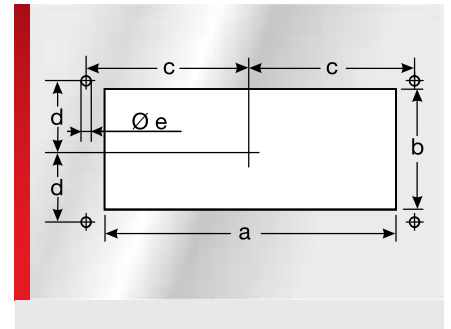

### PRODUCT INFORMATION

4. Generation of our cable entry plates, plastic, square, with improved clip-in function and one instead of two elastomer plates. Economical connection technology for tool-free wiring of equipment and machinery. Wherever the rapid and economical introduction of cables and/or pneumatic hoses in confined spaces is essential. The alter-

native to cable fittings. Suitable for standard cut-outs for 24-pin Harting and Wieland connectors. For snap-in fastening and/or screwing in place.

- Snap-in at plate thicknesses of 1.5 to 2.0 mm
- High degree of strain relief

**KDP/X 24 cable entry plate, plastic** (Continued...)

**Dimension table**

Type	Order No.	Installation height mm	A mm	B mm	a mm	b mm	c mm	d mm	e mm
KDP/X 24/10	87301305	15.00	59.00	147.00	112.00	36.00	65.00	16.00	5.50
KDP/X 24/11	87301315	15.00	59.00	147.00	112.00	36.00	65.00	16.00	5.50
KDP/X 24/12	87301325	15.00	59.00	147.00	112.00	36.00	65.00	16.00	5.50
KDP/X 24/13	87301335	15.00	59.00	147.00	112.00	36.00	65.00	16.00	5.50
KDP/X 24/14	87301345	15.00	59.00	147.00	112.00	36.00	65.00	16.00	5.50
KDP/X 24/17	87301355	15.00	59.00	147.00	112.00	36.00	65.00	16.00	5.50
KDP/X 24/17-1	87301356	15.00	59.00	147.00	112.00	36.00	65.00	16.00	5.50
KDP/X 24/22	87301365	15.00	59.00	147.00	112.00	36.00	65.00	16.00	5.50
KDP/X 24/23	87301375	15.00	59.00	147.00	112.00	36.00	65.00	16.00	5.50
KDP/X 24/29	87301385	15.00	59.00	147.00	112.00	36.00	65.00	16.00	5.50