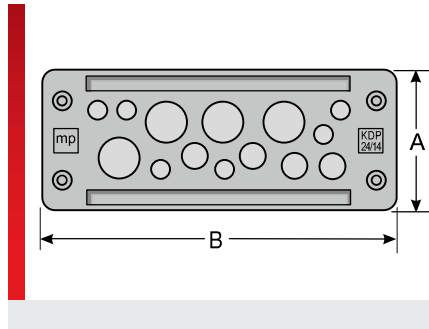

## KDP/X 24 cable entry plate, plastic

### PRODUCT INFORMATION

4. Generation of our cable entry plates, plastic, square, with improved clip-in function and one instead of two elastomer plates. Economical connection technology for tool-free wiring of equipment and machinery. Wherever the rapid and economical introduction of cables and/or pneumatic hoses in confined spaces is essential. The alter-

native to cable fittings. Suitable for standard cut-outs for 24-pin Harting and Wieland connectors. For snap-in fastening and/or screwing in place.

- Snap-in at plate thicknesses of 1.5 to 2.0 mm
- High degree of strain relief

### SPECIFICATIONS

	-30 – 70 °C
	Enclosure: Polyamide 6.6 Seal: TPU / EPDM
	IP 65

Type	Order No.	Colour	No. Openings	Openings Quantity / Ø mm	Pack qty.
KDP/X 24/10	87301305	Black	10	2x 3.0 – 6.5	1
				1x 5.0 – 9.2	
				5x 9.0 – 14.0	
				2x 14.0 – 20.0	
KDP/X 24/11	87301315	Black	11	4x 3.0 – 6.5	1
				4x 5.0 – 9.2	
				3x 14.0 – 20.0	
KDP/X 24/12	87301325	Black	12	12x 8.0 – 12.0	1
KDP/X 24/13	87301335	Black	13	2x 3.0 – 5.5	1
				6x 4.1 – 8.1	
				4x 9.0 – 14.0	
				1x 14.0 – 20.0	
KDP/X 24/14	87301345	Black	14	6x 3.0 – 6.5	1
				4x 5.0 – 9.2	
				4x 9.6 – 15.9	
KDP/X 24/17	87301355	Black	17	17x 5.0 – 9.2	1
KDP/X 24/17-1	87301356	Black	17	11x 3.0 – 6.5	1
				1x 4.1 – 8.1	
				5x 8.0 – 12.5	
KDP/X 24/22	87301365	Black	22	16x 3.0 – 6.5	1
				4x 5.0 – 9.2	
				2x 8.0 – 12.5	
KDP/X 24/23	87301375	Black	23	23x 4.1 – 8.1	1
KDP/X 24/29	87301385	Black	29	29x 3.0 – 6.5	1