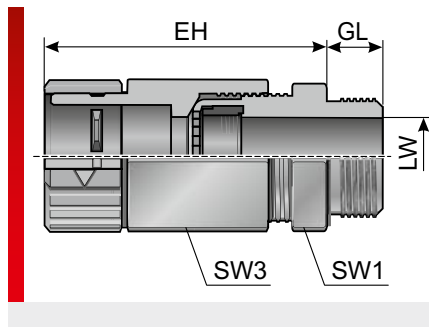

Type KSV (conduit and cable fitting)

PRODUCT INFORMATION

The KSV combined conduit and cable fittings are made of specially modified polyamide 6. The materials are halogen, phosphor and cadmium-free.

The KSV combined conduit and cable fittings feature the following advantages:

- Optimum strain relief for the cable
- Cost reduction through simplification of assembly of conduit, insert conduit and done

- No parts can get lost, as the fitting does not have to be dismantled for assembly
- Tightness of IP 54 for static and dynamic application, IP 65 with additional mounting of an O-ring

Specification:

- EN 45545-2 3x HL3

SPECIFICATIONS

- -40 – 110 °C short term 140 °C
- Fitting: Mod. polyamide PA 6
  Moulded seal: NBR
- Acc. to UL94 V0 self-extinguishing
- IP 54
  IP 65 with sealing ring DR-NBR

Type	Order No.	Colour	Connecting thread	Suitable for Murrflex	Clamping range (LW) mm	SW 1 / 3 mm	Pack qty.
Metric thread							
KSV-M16x1.5/9	83611450	Black	M16x1,5	M12/P09	4.0 – 8.0	19.0	50
KSV-M16x1.5/11	83611452	Black	M16x1,5	M16/P11	5.0 – 10.0	22.0	50
KSV-M20x1.5/16	83611456	Black	M20x1.5	M20/P16(S)	10.0 – 14.0	24.0 / 27.0	50
KSV-M25x1.5/21	83611458	Black	M25x1.5	M25/P21(S)	13.0 – 18.0	33.0	50
KSV-M32x1.5/29	83611460	Black	M32x1.5	M32/P29(S)	18.0 – 25.0	42.0	25
Grey variants							
KSV-M16x1.5/9	83611410	Grey	M16x1,5	M12/P09	4.0 – 8.0	19.0	50
KSV-M16x1.5/11	83611412	Grey	M16x1,5	M16/P11	5.0 – 10.0	22.0	50
KSV-M20x1.5/16	83611416	Grey	M20x1.5	M20/P16(S)	10.0 – 14.0	24.0 / 27.0	50
KSV-M25x1.5/21	83611418	Grey	M25x1.5	M25/P21(S)	13.0 – 18.0	33.0	50
KSV-M32x1.5/29	83611420	Grey	M32x1.5	M32/P29(S)	18.0 – 25.0	42.0	25
Pg plastic threading							
KSV-Pg 09	83611250	Black	Pg 09	M12/P09	4.0 – 8.0	19.0	50
KSV-Pg 11	83611252	Black	Pg 11	M16/P11	5.0 – 10.0	22.0	50
KSV-PG 13/11	83611253	Black	Pg 13	M16/P11	6.0 – 12.0	27.0 / 24.0	50
KSV-Pg 13,5/16¹⁾	83611254	Black	Pg 13.5	M20/P16(S)	6.0 – 12.0	24.0 / 27.0	50
KSV-Pg 16	83611256	Black	Pg 16	M20/P16(S)	10.0 – 14.0	27.0	50
KSV-Pg 16/21	83611257	Black	Pg 16	M25/P21	13.0 – 18.0	33.0	50
KSV-Pg 21	83611258	Black	Pg 21	M25/P21(S)	13.0 – 18.0	33.0	50
KSV-Pg 29	83611260	Black	Pg 29	M32/P29(S)	18.0 – 25.0	42.0	25
Pg threads							
KSV-Pg 09	83611210	Grey	Pg 09	M12/P09	4.0 – 8.0	19.0	50
KSV-Pg 11	83611212	Grey	Pg 11	M16/P11	5.0 – 10.0	22.0	50