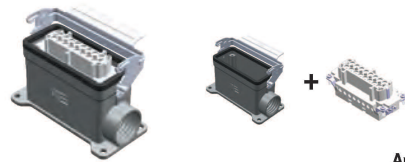

DUVAR PRİZİ (Tek Mandallı) / Housing With Female Insert (Surface Mounting - Single Latch)

Amb. / Adet - Packing / Pcs. 10

Parça No. / Part No.	Gövde Mlz. / Housing	Parça No. / Part No.
403528S	Alüminyum / Metal mandal / Gri Aluminium / Metal latch / Grey	29361S + 29022
403528-0604S	Alüminyum / Metal mandal / Siyah Aluminium / Metal latch / Black	29361-0604S + 29022