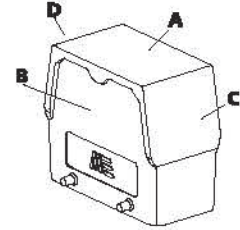

Amb. / Adet - Packing / Pcs. 10