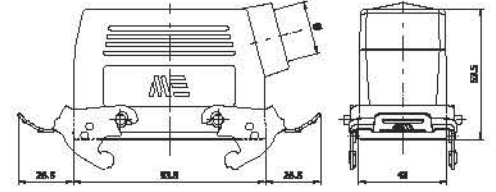

Parça No. / Part No.	Malzeme / Material	Ø
29050S	Alüminyum Aluminium Metal mandal Metal latch	PG 21
29050-2305S	Gri / Grey	M 25
29050-0604S	Alüminyum Aluminium Metal mandal Metal latch	PG 21
29050-2304S	Siyah / Black	M 25

Amb. / Adet - Packing / Pcs. 10