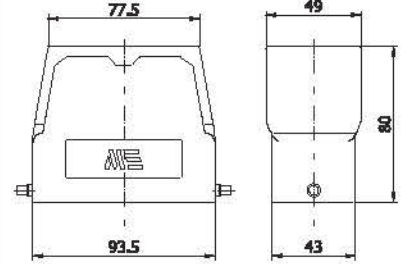

Amb. / Adet - Packing / Pcs. 10