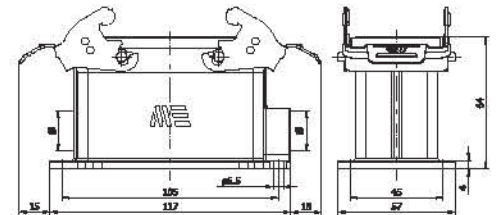

Parça No. / Part No.	Malzeme / Material	Ø
29057S	Alüminyum Aluminium Metal mandal Metal latch	PG 21
29057-2305S	Gri / Grey	M 25
29057-0604S	Alüminyum Aluminium Metal mandal Metal latch	PG 21
29057-2304S	Siyah / Black	M 25