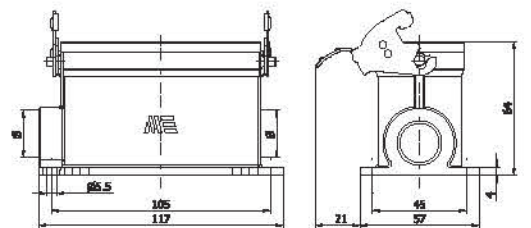

Amb. / Adet - Packing / Pcs. 10

16*16A (16P+E)