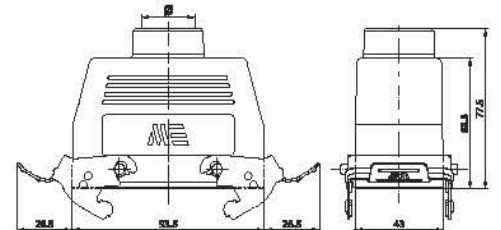

Parça No. / Part No.	Malzeme / Material	Ø
29160S	Alüminyum Aluminium Metal mandal Metal latch Gri / Grey	PG 21
29160-2305S		M 25
29160-0604S	Alüminyum Aluminium Metal mandal Metal latch Siyah / Black	PG 21
29160-2304S		M 25