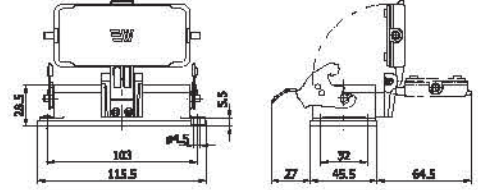

Amb. / Adet - Packing / Pcs. 12