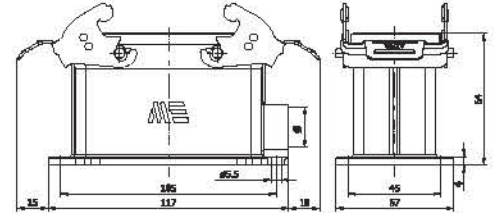

Parça No. / Part No.	Malzeme / Material	Ø
29056S	Alüminyum Aluminium Metal mandal Metal latch	PG 21
29056-2305S	Gri / Grey	M 25
29056-0604S	Alüminyum Aluminium Metal mandal Metal latch	PG 21
29056-2304S	Siyah / Black	M 25

Amb. / Adet - Packing / Pcs. 10