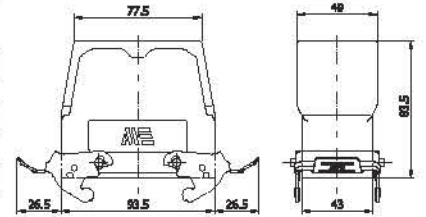

Amb. / Adet - Packing / Pcs. 8