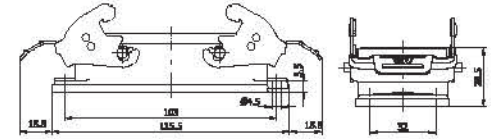

Parça No. / Part No.	Malzeme / Material	Ø
29042S	Alüminyum / Aluminium Metal mandal / Metal latch	
	Gri / Grey	
29042-04S	Alüminyum / Aluminium Metal mandal / Metal latch	
	Siyah / Black	

Amb. / Adet - Packing / Pcs. 12