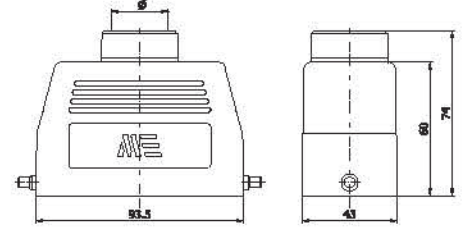

Amb. / Adet - Packing / Pcs. 12