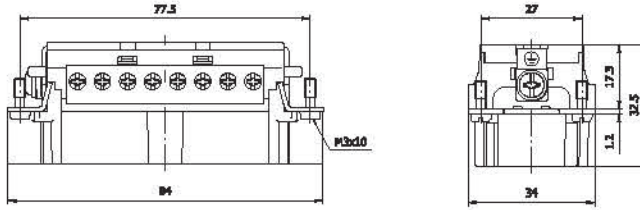

Amb. /Adet - Packing/Pcs. 30

PRİZ ÇEKİRDEK (1-16)

Vidalı terminal

Kablo pabuçlu

Kablo: 1.0 - 2.5 mm²