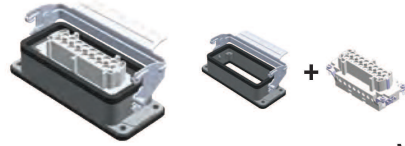

MAKİNE PRİZİ (Tek Mandallı) / Housing With Female Insert (Single Latch)

Amb. / Adet - Packing / Pcs. 12

Parça No. / Part No.	Gövde Mlz. / Housing	Parça No. / Part No.
403526S	Alüminyum / Metal mandal / Gri Aluminium / Metal latch / Grey	29360S + 29022
403526-04S	Alüminyum / Metal mandal / Siyah Aluminium / Metal latch / Black	29360-04S + 29022