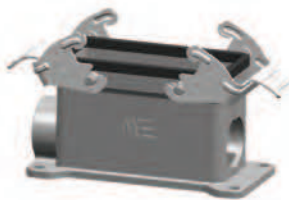

DUVAR GÖVDE (ÇİFT GİRİŞLİ) / Housing (Surface Mounting - Two Entries)