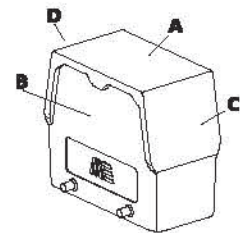

Amb. / Adet - Packing / Pcs. 8