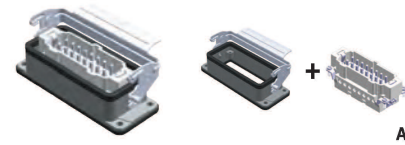

MAKİNE FİŞİ (Tek Mandallı) / Housing With Male Insert (Single Latch)

Amb. / Adet - Packing / Pcs. 12

Parça No. / Part No.	Gövde Mlz. / Housing	Parça No. / Part No.
403527S	Alüminyum / Metal mandal / Gri Aluminium / Metal latch / Grey	29360S + 29023
403527-04S	Alüminyum / Metal mandal / Siyah Aluminium / Metal latch / Black	29360-04S + 29023