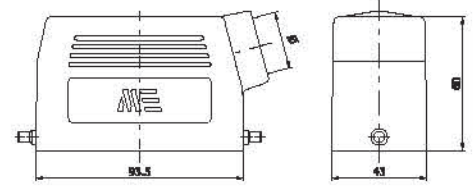

Amb. / Adet - Packing / Pcs. 12