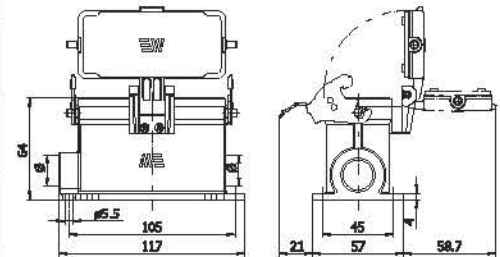

Parça No. / Part No.	Malzeme / Material	Ø
29412S	Alüminyum Aluminium Metal mandal Metal latch Gri / Grey	PG 21
29412-2305S		M 25
29412-0604S	Alüminyum Aluminium Metal mandal Metal latch Siyah / Black	PG 21
29412-2304S		M 25