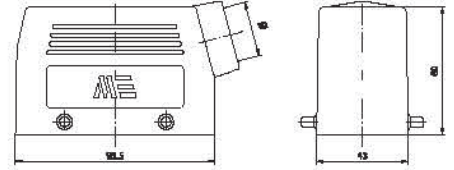

Amb. / Adet - Packing / Pcs. 12