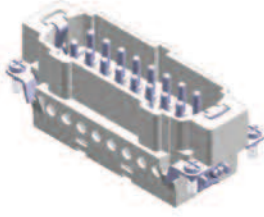

FIŞ ÇEKİRDEK (1-16)

Vidalı terminal

Kablo pabuçlu

Kablo: 1.0 - 2.5 mm²

Male Insert (1-16)

Screw terminal

With wire protection

Wire: 1.0 - 2.5 mm²

Parça No. / Part No.

29023