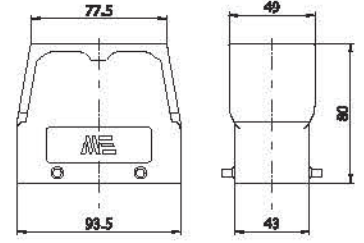

16*16A (16P+E)

Amb. / Adet - Packing / Pcs. 12