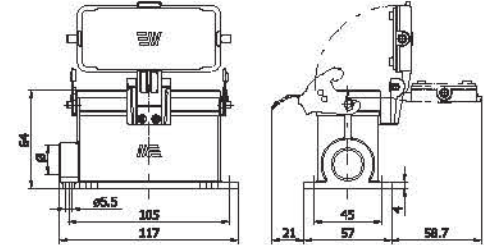

Parça No. / Part No.	Malzeme / Material	Ø
29411S	Alüminyum Aluminium Metal mandal Metal latch Gri / Grey	PG 21
29411-2305S		M 25
29411-0604S	Alüminyum Aluminium Metal mandal Metal latch Siyah / Black	PG 21
29411-2304S		M 25

Amb. / Adet - Packing / Pcs. 10