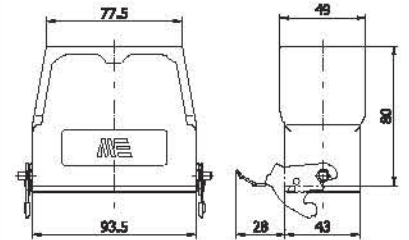

Amb. / Adet - Packing / Pcs. 8