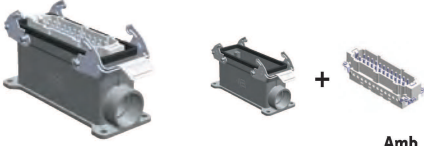

DUVAR FİŞİ / Housing With Male Insert (Surface Mounting)

Amb. / Adet - Packing / Pcs. 8

Parça No. / Part No.	Gövde Mlz. / Housing	Parça No. / Part No.
403047S	Alüminyum / Metal mandal / Gri Aluminium / Metal latch / Grey	29058S + 29025
403047-0604S	Alüminyum / Metal mandal / Siyah Aluminium / Metal latch / Black	29058-0604S + 29025