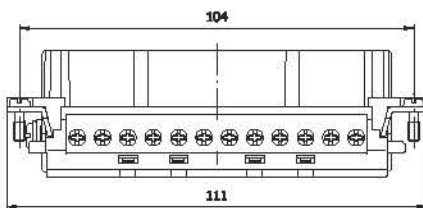

Female Insert

Screw terminal

With wire protection

Wire: 1.0 - 2.5 mm²

Parça No. / Part No.

29024

Amb. /Adet - Packing/Pcs.25

UZATMA GÖVDE-1 (Üstten Girişli) / Hood (Top Entry)