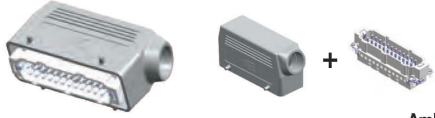

Amb. / Adet - Packing / Pcs. 10

Parça No. / Part No.	Gövde Mlz. / Housing	Parça No. / Part No.
403043	Alüminyum / Gri Aluminium / Grey	29045 + 29025
403043-0604	Alüminyum / Siyah Aluminium / Black	29045-0604 + 29025