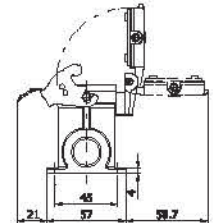

Parça No. / Part No.	Malzeme / Material	Ø
29417S	Alüminyum Aluminium Metal mandal Metal latch Gri / Grey	PG 21
29417-2305S	Alüminyum Aluminium Metal mandal Metal latch Gri / Grey	M 25
29417-0604S	Alüminyum Aluminium Metal mandal Metal latch Siyah / Black	PG 21
29417-2304S	Alüminyum Aluminium Metal mandal Metal latch Siyah / Black	M 25