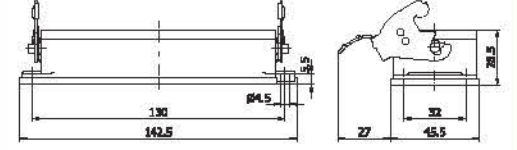

Parça No. / Part No.	Malzeme / Material
29370S	Alüminyum / Aluminium Metal mandal / Metal latch Gri / Grey
29370-04S	Alüminyum / Aluminium Metal mandal / Metal latch Siyah / Black

Amb. / Adet - Packing / Pcs. 10