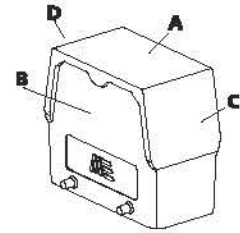

24*16A (24P+E)

Parça No. / Part No.	Malzeme / Material	A	B	C	D
29377					
292300705		PG 29			
292302505		M 40			
292310605		2 x PG 29			
292312305		2 x M 40			
292320705				PG 29	
292322405				M 32	
292330705				PG 29	PG 29
292332405				M 32	M 32
292340705			PG 29		
292342405			M 32		
292350505		2 x PG 29			
292352305		2 x M 32			
2937704					
292300704		PG 29			
292302504		M 40			
292310604		2 x PG 29			
292312304		2 x M 40			
292320704				PG 29	
292322404				M 32	
292330704				PG 29	PG 29
292332404				M 32	M 32
292340704			PG 29		
292342404			M 32		
292350504		2 x PG 29			
292352304		2 x M 32			

Amb. / Adet - Packing / Pcs. 10