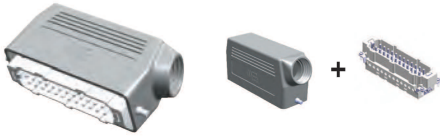

FİŞ-4 (Yandan Girişli) Hood With Male Insert (Side Entry)

Amb. / Adet - Packing / Pcs. 10

Parça No. / Part No.	Gövde Mlz. / Housing	Parça No. / Part No.
403541	Alüminyum / Gri Aluminium / Grey	29373 + 29025
403541-0604	Alüminyum / Siyah Aluminium / Black	29373-0604 + 29025