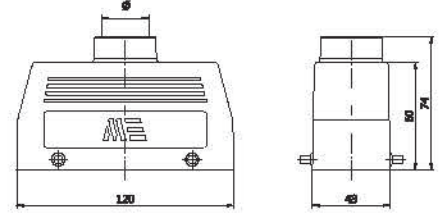

Amb. / Adet - Packing / Pcs. 10