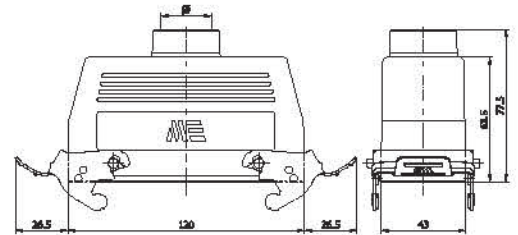

Amb. / Adet - Packing / Pcs. 6

24*16A (24P+E)