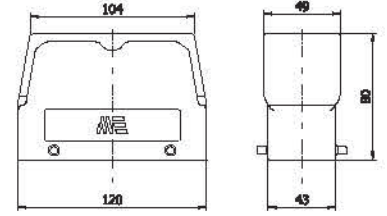

24*16A (24P+E)

Amb. / Adet - Packing / Pcs. 10