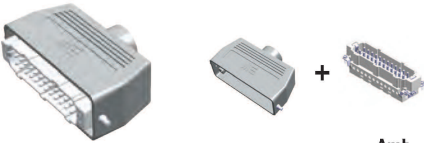

FİŞ-3 (Üstten Girişli) Hood With Male Insert (Top Entry)

Amb. / Adet - Packing / Pcs. 10

Parça No. / Part No.	Gövde Mlz. / Housing	Parça No. / Part No.
403540	Alüminyum / Gri Aluminium / Grey	29374 + 29025
403540-0604	Alüminyum / Siyah Aluminium / Black	29374-0604 + 29025