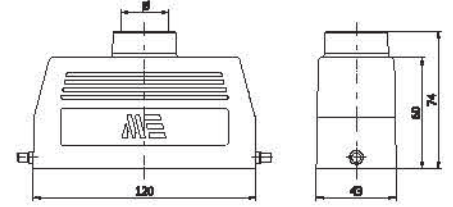

Amb. / Adet - Packing / Pcs. 10