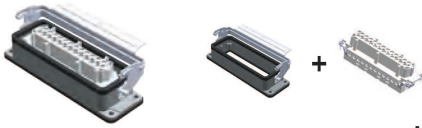

MAKİNE PRİZİ (Tek Mandallı) / Housing With Female Insert (Single Latch)

Amb. / Adet - Packing / Pcs. 10

Parça No. / Part No.	Gövde Mlz. / Housing	Parça No. / Part No.
403546S	Alüminyum / Metal mandal / Gri Aluminium / Metal latch / Grey	29370S + 29024
403546-04S	Alüminyum / Metal mandal / Siyah Aluminium / Metal latch / Black	29370-04S + 29024