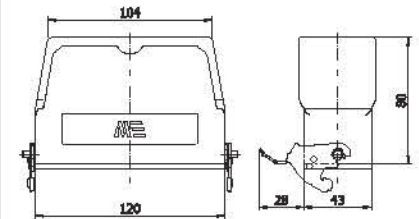

Amb. / Adet - Packing / Pcs. 6