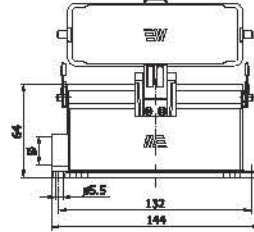

Parça No. / Part No.	Malzeme / Material	Ø
29416S	Alüminyum Aluminium Metal mandal Metal latch Gri / Grey	PG 21
29416-2305S	Alüminyum Aluminium Metal mandal Metal latch Gri / Grey	M 25
29416-0604S	Alüminyum Aluminium Metal mandal Metal latch Siyah / Black	PG 21
29416-2304S	Alüminyum Aluminium Metal mandal Metal latch Siyah / Black	M 25

Amb. / Adet - Packing / Pcs. 8