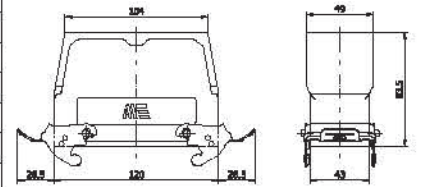

Amb. / Adet - Packing / Pcs. 6