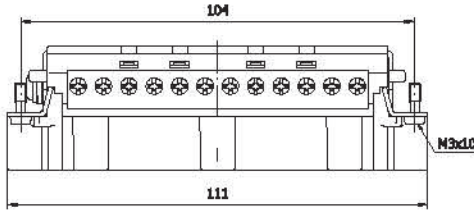

Amb. /Adet - Packing/Pcs.25

24*16A (24P+E)