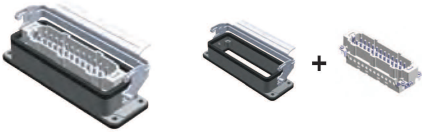

MAKİNE FİŞİ (Tek Mandallı) / Housing With Male Insert (Single Latch)

Amb. / Adet - Packing / Pcs. 10

Parça No. / Part No.	Gövde Mlz. / Housing	Parça No. / Part No.
403547S	Alüminyum / Metal mandal / Gri Aluminium / Metal latch / Grey	29370S + 29025
403547-04S	Alüminyum / Metal mandal / Siyah Aluminium / Metal latch / Black	29370-04S + 29025