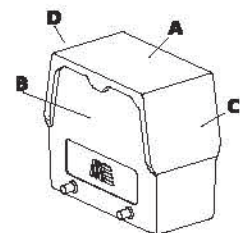

Amb. / Adet - Packing / Pcs. 6