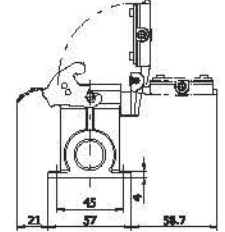

Parça No. / Part No.	Malzeme / Material	Ø
29416S	Alüminyum Aluminium Metal mandal Metal latch Gri / Grey	PG 21
29416-2305S	Alüminyum Aluminium Metal mandal Metal latch Gri / Grey	M 25
29416-0604S	Alüminyum Aluminium Metal mandal Metal latch Siyah / Black	PG 21
29416-2304S	Alüminyum Aluminium Metal mandal Metal latch Siyah / Black	M 25

Amb. / Adet - Packing / Pcs. 8