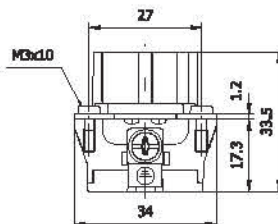

Female Insert

Screw terminal

With wire protection

Wire: 1.0 - 2.5 mm²

Parça No. / Part No.

29024

Amb. /Adet - Packing/Pcs.25

UZATMA GÖVDE-1 (Üstten Girişli) / Hood (Top Entry)