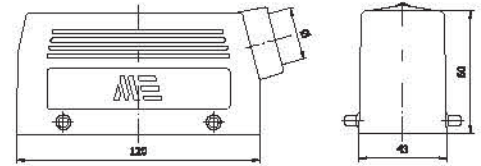

Amb. / Adet - Packing / Pcs. 10