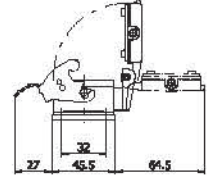

Amb. / Adet - Packing / Pcs. 10