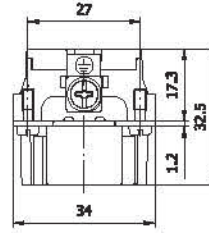

Amb. /Adet - Packing/Pcs.25

24*16A (24P+E)