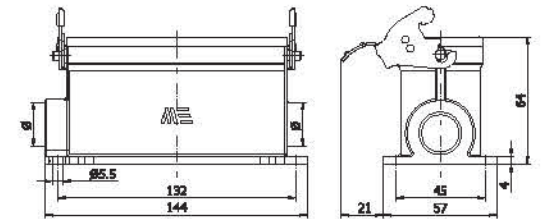

Parça No. / Part No.	Malzeme / Material	Ø
29372S	Alüminyum Aluminium Metal mandal Metal latch Gri / Grey	PG 21
29372-2305S		M 25
29372-0604S	Alüminyum Aluminium Metal mandal Metal latch Siyah / Black	PG 21
29372-2304S		M 25