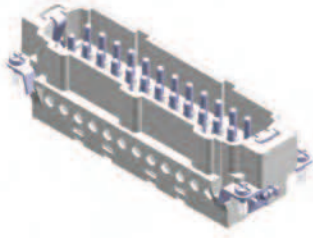

FIŞ ÇEKİRDEK

Vidalı terminal

Kablo pabuçlu

Kablo: 1.0 - 2.5 mm²

Male Insert

Screw terminal

With wire protection

Wire: 1.0 - 2.5 mm²

Parça No. / Part No.

29025