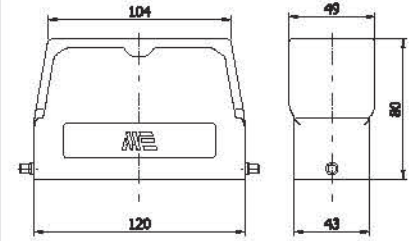

24*16A (24P+E)

Parça No. / Part No.	Malzeme / Material	A	B	C	D
29377					
292300705		PG 29			
292302505		M 40			
292310605		2 x PG 29			
292312305		2 x M 40			
292320705				PG 29	
292322405				M 32	
292330705				PG 29	PG 29
292332405				M 32	M 32
292340705			PG 29		
292342405			M 32		
292350505		2 x PG 29			
292352305		2 x M 32			
2937704					
292300704		PG 29			
292302504		M 40			
292310604		2 x PG 29			
292312304		2 x M 40			
292320704				PG 29	
292322404				M 32	
292330704				PG 29	PG 29
292332404				M 32	M 32
292340704			PG 29		
292342404			M 32		
292350504		2 x PG 29			
292352304		2 x M 32			

Amb. / Adet - Packing / Pcs. 10