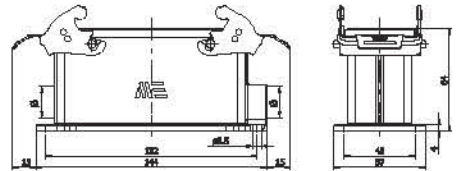

Amb. / Adet - Packing / Pcs. 8