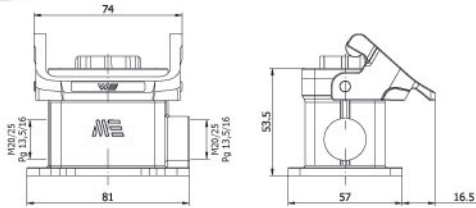

Amb. /Adet - Packing/Pcs. 10

29131
UZATMA GÖVDE-2
(Yandan Girişli)
Hood (Side Entry)