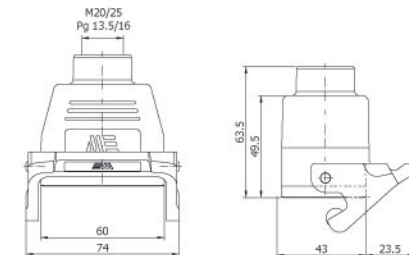

29140
UZATMA GÖVDE -1
(Üstten Girişli - M. Contalı)
Hood (Top Entry-W.Locker&Seal)

Amb. /Adet - Packing/Pcs. 10