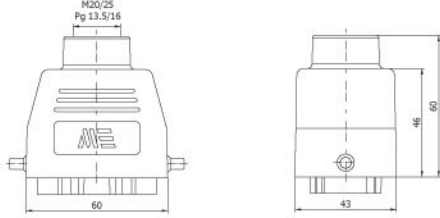

**403110**  
**FIŞ-1 (Üstten Girişli)**  
Hood With Male Insert  
(Top Entry)

Amb. /Adet - Packing/Pcs. 15

**403112**  
**UZATMA PRİZİ-1**  
(Üstten Girişli M.Contalı)  
Hood With Female Insert  
(Top Entry - W. Locker & Seal)

Amb. /Adet - Packing/Pcs. 10

**403093**  
**FIŞ-2 (Yandan Girişli)**  
Hood With Male Insert  
(Side Entry)

Amb. /Adet - Packing/Pcs. 20

**403095**  
**UZATMA PRİZİ-2**  
(Yandan Girişli M.Contalı)  
Hood With Female Insert  
(Side Entry - W.Locker & Seal)