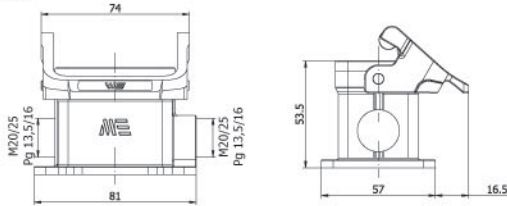

29134
DUVAR GÖVDE
(Çift Girişli)
Housing
(Surface Mounting - Two Entries)

Amb. /Adet - Packing/Pcs. 10

29121
FİŞ ÇEKİRDEK
Male Insert