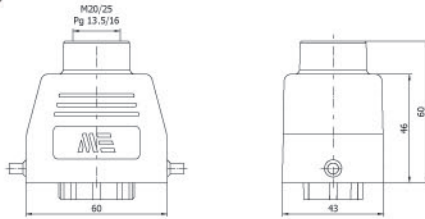

403111
UZATMA PRİZİ-1
(Üstten Girişli)
Hood With Female Insert
(Top Entry)

Amb. /Adet - Packing/Pcs. 15