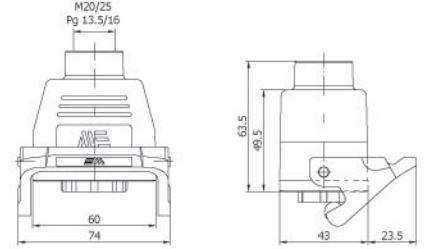

**403110**  
**FIŞ-1 (Üstten Girişli)**  
Hood With Male Insert  
(Top Entry)

Amb. /Adet - Packing/Pcs. 15

**403112**  
**UZATMA PRİZİ-1**  
(Üstten Girişli M.Contalı)  
Hood With Female Insert  
(Top Entry - W. Locker & Seal)

Amb. /Adet - Packing/Pcs. 10

**403093**  
**FIŞ-2 (Yandan Girişli)**  
Hood With Male Insert  
(Side Entry)

Amb. /Adet - Packing/Pcs. 20

**403095**  
**UZATMA PRİZİ-2**  
(Yandan Girişli M.Contalı)  
Hood With Female Insert  
(Side Entry - W.Locker & Seal)