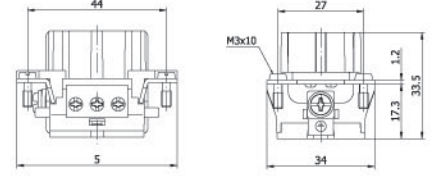

Amb. /Adet - Packing/Pcs. 10

**29130**  
MAKİNE GÖVDE  
Housing (Bulkhead Mounting)

Amb. /Adet - Packing/Pcs. 20

**29120**  
PRİZ ÇEKİRDEK  
Female Insert

Amb. /Adet - Packing/Pcs. 50

6\*16A (6P+E)

**29133**  
DUVAR GÖVDE  
Housing  
(Surface Mounting)