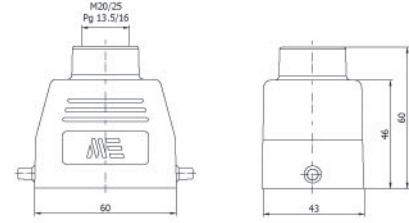

Amb. /Adet - Packing/Pcs. 20

**403096**  
DUVAR PRİZİ  
Housing With Female Insert  
(Surface Mounting)

Amb. /Adet - Packing/Pcs. 10

**29135**  
UZATMA GÖVDE -1  
(Üstten Girişli)  
Hood (Top Entry)

Amb. /Adet - Packing/Pcs. 15