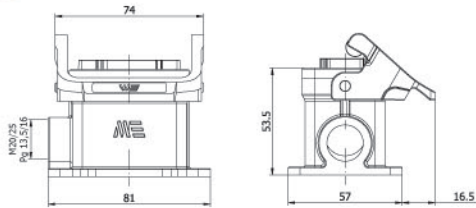

Amb. /Adet - Packing/Pcs. 10