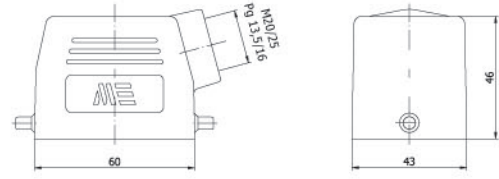

Amb. /Adet - Packing/Pcs. 20