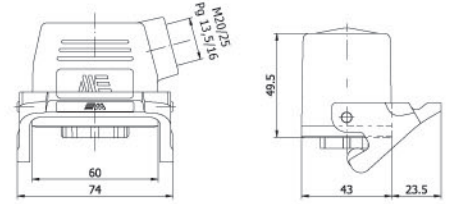

**403110**  
**FIŞ-1 (Üstten Girişli)**  
Hood With Male Insert  
(Top Entry)

Amb. /Adet - Packing/Pcs. 15

**403112**  
**UZATMA PRİZİ-1**  
(Üstten Girişli M.Contalı)  
Hood With Female Insert  
(Top Entry - W. Locker & Seal)

Amb. /Adet - Packing/Pcs. 10

**403093**  
**FIŞ-2 (Yandan Girişli)**  
Hood With Male Insert  
(Side Entry)

Amb. /Adet - Packing/Pcs. 20

**403095**  
**UZATMA PRİZİ-2**  
(Yandan Girişli M.Contalı)  
Hood With Female Insert  
(Side Entry - W.Locker & Seal)

Amb. /Adet - Packing/Pcs. 10

**403111**  
**UZATMA PRİZİ-1**  
(Üstten Girişli)  
Hood With Female Insert  
(Top Entry)

Amb. /Adet - Packing/Pcs. 15

**403090**  
**MAKİNE PRİZİ**  
Housing With Female Insert