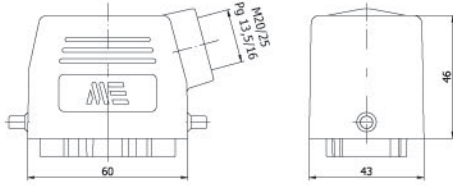

**403110**  
**FIŞ-1 (Üstten Girişli)**  
Hood With Male Insert  
(Top Entry)

Amb. /Adet - Packing/Pcs. 15

**403112**  
**UZATMA PRİZİ-1**  
(Üstten Girişli M.Contalı)  
Hood With Female Insert  
(Top Entry - W. Locker & Seal)

Amb. /Adet - Packing/Pcs. 10

**403093**  
**FIŞ-2 (Yandan Girişli)**  
Hood With Male Insert  
(Side Entry)

Amb. /Adet - Packing/Pcs. 20

**403095**  
**UZATMA PRİZİ-2**  
(Yandan Girişli M.Contalı)  
Hood With Female Insert  
(Side Entry - W.Locker & Seal)