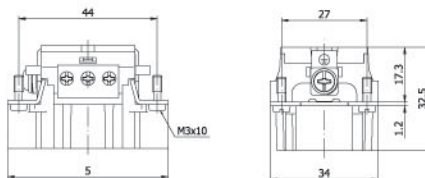

Amb. /Adet - Packing/Pcs. 10

**29134**  
DUVAR GÖVDE  
(Çift Girişli)  
Housing  
(Surface Mounting - Two Entries)

Amb. /Adet - Packing/Pcs. 10

**29121**  
FİŞ ÇEKİRDEK  
Male Insert

Amb. /Adet - Packing/Pcs. 50