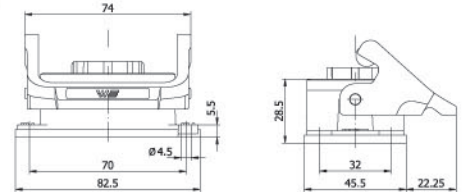

Amb. /Adet - Packing/Pcs. 10

**403111**  
**UZATMA PRİZİ-1**  
(Üstten Girişli)  
Hood With Female Insert  
(Top Entry)

Amb. /Adet - Packing/Pcs. 15

**403090**  
**MAKİNE PRİZİ**  
Housing With Female Insert

Amb. /Adet - Packing/Pcs. 20

**403092**  
**UZATMA PRİZİ-2**  
(Yandan Girişli)  
Hood With Female Insert  
(Side Entry)

Amb. /Adet - Packing/Pcs. 20

**403091**  
**MAKİNE FIŞ**  
Housing With Male Insert