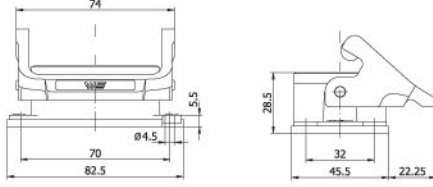

Amb. /Adet - Packing/Pcs. 20