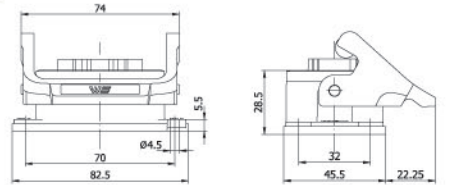

Amb. /Adet - Packing/Pcs. 20

**403092**  
**UZATMA PRİZİ-2**  
(Yandan Girişli)  
Hood With Female Insert  
(Side Entry)

Amb. /Adet - Packing/Pcs. 20

**403091**  
**MAKİNE FIŞ**  
Housing With Male Insert