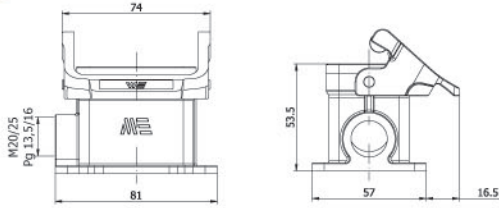

Amb. /Adet - Packing/Pcs. 10

**29130**  
MAKİNE GÖVDE  
Housing (Bulkhead Mounting)

Amb. /Adet - Packing/Pcs. 20

**29120**  
PRİZ ÇEKİRDEK  
Female Insert

Amb. /Adet - Packing/Pcs. 50

6\*16A (6P+E)

**29133**  
DUVAR GÖVDE  
Housing  
(Surface Mounting)