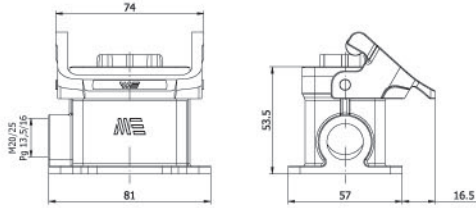

Amb. /Adet - Packing/Pcs. 10