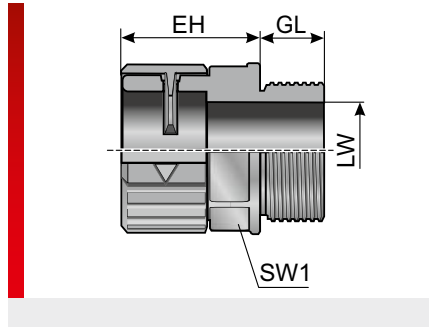

Type MSV (plug-in fitting)

PRODUCT INFORMATION

The MSV conduit fittings are made of specially modified polyamide 6. The materials are halogen, phosphor and cadmium-free. The affordable MSV conduit fittings feature the following advantages:

- No parts can get lost, delivered completely assembled
- Cost reduction through simple assembly work, insert conduit and done

- Simple opening mechanism
- Tightness of IP 54 for static and dynamic application, IP 65 with additional mounting of an O-ring

Specification:

- EN 45545-2 3x HL3

SPECIFICATIONS

- -40 – 110 °C short term 140 °C
- Fitting: Mod. polyamide PA 6
- Acc. to UL94 V0 self-extinguishing
- IP 54
  IP 65 with sealing ring DR-NBR

Type	Order No.	Colour	Connecting thread	Suitable for Murrflex	EH mm	GL mm	LW mm	SW 1 mm	Pack qty.
Metric thread									
MSV-M12x1.5/7	83602450	Black	M12x1.5	M10/P07	19.00	13.00	8.00	16.00	50
MSV-M12x1.5/9	83602452	Black	M12x1.5	M12/P09	19.00	13.00	8.00	18.00	50
MSV-M12x1.5/11	83602456	Black	M12x1.5	M16/P11	23.00	13.00	8.00	21.00	50
MSV-M16x1.5/9	83602454	Black	M16x1,5	M12/P09	19.00	13.00	12.00	18.00	50
MSV-M16x1.5/11	83602458	Black	M16x1,5	M16/P11	23.00	13.00	12.00	21.00	50
MSV-M20x1.5/11	83602459	Black	M20x1.5	M16/P11	23.00	14.00	13.50	21.00	50
MSV-M20x1.5/16	83602460	Black	M20x1.5	M20/P16(S)	27.00	14.00	15.00	27.00	50
MSV-M25x1.5/16	83602461	Black	M25x1.5	M20/P16(S)	26.00	14.00	19.00	27.00	50
MSV-M25x1.5/21	83602462	Black	M25x1.5	M25/P21(S)	32.00	14.00	21.00	36.00	50
MSV-M32x1.5/21	83602463	Black	M32x1.5	M25/P21(S)	32.00	14.00	26.00	36.00	50
MSV-M32x1.5/29	83602464	Black	M32x1.5	M32/P29(S)	34.00	14.00	27.00	40.00	25
MSV-M40x1.5/29	83602465	Black	M40x1.5	M32/P29(S)	34.00	14.00	32.00	40.00	25
MSV-M40x1.5/36	83602466	Black	M40x1.5	M40/P36(S)	38.00	16.00	34.00	49.00	10
MSV-M50x1.5/36	83602467	Black	M50x1.5	M40/P36(S)	37.50	16.00	40.00	49.00	10
MSV-M50x1.5/48	83602468	Black	M50x1.5	M50/P48(S)	39.00	16.00	44.00	60.00	10
MSV-M63x1.5/48	83602469	Black	M63x1.5	M50/P48(S)	38.50	16.00	52.00	60.00	10
MSV-M12x1.5/7	83602410	Grey	M12x1.5	M10/P07	19.00	13.00	8.00	16.00	50
MSV-M12x1.5/9	83602412	Grey	M12x1.5	M12/P09	19.00	13.00	8.00	18.00	50
MSV-M12x1.5/11	83602416	Grey	M12x1.5	M16/P11	23.00	13.00	8.00	21.00	50
MSV-M16x1.5/9	83602414	Grey	M16x1,5	M12/P09	19.00	13.00	12.00	18.00	50
MSV-M16x1.5/11	83602418	Grey	M16x1,5	M16/P11	23.00	13.00	12.00	21.00	50
MSV-M20x1.5/11	83602419	Grey	M20x1.5	M16/P11	23.00	14.00	13.50	21.00	50
MSV-M20x1.5/16	83602420	Grey	M20x1.5	M20/P16(S)	27.00	14.00	15.00	27.00	50
MSV-M25x1.5/16	83602421	Grey	M25x1.5	M20/P16(S)	26.00	14.00	19.00	27.00	50