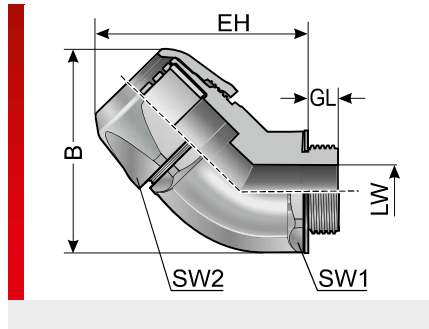

Type VW 45° (metal thread) (Continued...)

Type	Order No.	Colour	Connecting thread	Suitable for Murrflex	EH mm	GL mm	LW mm	B mm	SW 1 / 2 mm	Pack qty.
VW 45 P9-M¹⁾	83513612	Grey	Pg 09	M12/P09	38.00	12.00	7.20	36.00	21.0 / 21.0	50
VW 45 P11-M¹⁾	83513614	Grey	Pg 11	M16/P11	45.00	12.00	10.50	43.00	27.0 / 27.0	50
VW 45 P16-M¹⁾	83513616	Grey	Pg 16	M20/P16	56.00	13.00	14.70	52.00	34.0 / 34.0	50
VW 45 P21-M¹⁾	83513618	Grey	Pg 21	M25/P21	65.00	13.00	18.70	65.00	41.0 / 41.0	25
VW 45 P29-M¹⁾	83513620	Grey	Pg 29	M32/P29	77.00	14.00	25.50	79.00	50.0 / 50.0	25
VW 45 P36-M²⁾	83513622	Grey	Pg 36	M40/P36	90.00	17.00	33.00	95.00	60.0 / 60.0	25
VW 45 P48-M¹⁾	83513624	Grey	Pg 48	M50/P48	105.00	17.00	42.00	115.00	75.0 / 75.0	10
NPT metal threading										
VW 45 NPT 3/8"-M¹⁾	83514050	Black	3/8"	M16/P11	45.00	12.00	10.50	43.00	24.0 / 24.0	50
VW 45 NPT 1/2"-M¹⁾	83514052	Black	1/2"	M20/P16	56.00	13.00	14.60	52.00	33.0 / 33.0	50
VW 45 NPT 3/4"-M¹⁾	83514054	Black	3/4"	M25/P21	65.00	13.00	18.70	65.00	41.0 / 41.0	25
VW 45 NPT 1"-M¹⁾	83514056	Black	1"	M32/P29	77.00	14.00	25.50	79.00	50.0 / 50.0	25
VW 45 NPT 1 1/4"-M²⁾	83514058	Black	1 1/4"	M40/P36	90.00	17.00	33.00	95.00	60.0 / 60.0	25
VW 45 NPT 2"-M¹⁾	83514060	Black	2"	M50/P48	105.00	17.00	42.00	115.00	75.0 / 75.0	10
VW 45 NPT 3/8"-M¹⁾	83514010	Grey	3/8"	M16/P11	45.00	12.00	10.50	43.00	24.0 / 24.0	50
VW 45 NPT 1/2"-M¹⁾	83514012	Grey	1/2"	M20/P16	56.00	13.00	14.60	52.00	33.0 / 33.0	50
VW 45 NPT 3/4"-M¹⁾	83514014	Grey	3/4"	M25/P21	65.00	13.00	18.70	65.00	41.0 / 41.0	25
VW 45 NPT 1"-M¹⁾	83514016	Grey	1"	M32/P29	77.00	14.00	25.50	79.00	50.0 / 50.0	25
VW 45 NPT 1 1/4"-M²⁾	83514018	Grey	1 1/4"	M40/P36	90.00	17.00	33.00	95.00	60.0 / 60.0	25
VW 45 NPT 2"-M¹⁾	83514020	Grey	2"	M50/P48	105.00	17.00	42.00	115.00	75.0 / 75.0	10

¹⁾With cURus- approval

²⁾With CSA- and cURus- approval

³⁾With cURus approval, - min. order quantity 750 pcs