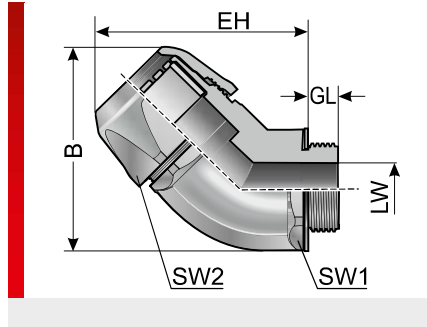

Type VW 45° (plastic thread)

PRODUCT INFORMATION

The VW 45° conduit fittings are made of specially modified polyamide 6 and thermo-plastic elastomer. The materials are halogen, phosphor and cadmium-free.

The VW 45° conduit fittings feature the following advantages:

- Quick assembly, insert conduit, screw upper part tight, done
- No parts can get lost, delivered completely assembled

- Resistant to vibration due to lockable cap nut
- Clamping along entire circumference, ensuring maximum tensile strength.
- High level of tightness at IP 68/69K without any add-on components to EN 60529

Specification:

- EN 45545-2 3x HL3

SPECIFICATIONS

- 40 – 110 °C short term 140 °C
- Fitting: Mod. polyamide PA 6
Connecting thread: Mod. polyamide PA 6
- Acc. to UL94 V0 self-extinguishing
- IP 68 up to 6 bar (IP 69K)

The VW 45° conduit fittings feature the following advantages:

- Quick assembly, insert conduit, screw upper part tight, done
- No parts can get lost, delivered completely assembled

- Resistant to vibration due to lockable cap nut
- Clamping along entire circumference, ensuring maximum tensile strength.
- High level of tightness at IP 68/69K to 6 bar without any add-on components to EN 60529