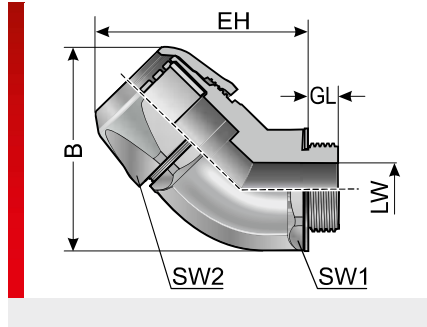

Type VW 45° (metal thread)

PRODUCT INFORMATION

The VW 45° conduit fittings are made of specially modified polyamide 6, thermo-plastic elastomer and nickel-plated brass. The materials are halogen, phosphor and cadmium-free.

The VW 45° conduit fittings feature the following advantages:

- Quick assembly, insert conduit, screw upper part tight, done
- No parts can get lost, delivered completely assembled

- Resistant to vibration due to lockable cap nut
- Clamping along entire circumference, ensuring maximum tensile strength.
- High level of tightness at IP 68/69K to 6 bar without any add-on components to EN 60529

Specification:

- EN 45545-2 3x HL3

SPECIFICATIONS

- -40 – 110 °C short term 140 °C
- Fitting: Mod. polyamide PA 6
  Connecting thread: Nickel-plated brass
- Acc. to UL94 V0 self-extinguishing
- IP 68 up to 6 bar (IP 69K)

Type	Order No.	Colour	Connecting thread	Suitable for Murrflex	EH mm	GL mm	LW mm	B mm	SW 1 / 2 mm	Pack qty.
Metric metal thread										
VW 45 M12-M¹⁾	83513252	Black	M12x1.5	M12/P09	38.00	12.00	7.20	36.00	21.0 / 21.0	50
VW 45 M16-M¹⁾	83513254	Black	M16x1,5	M16/P11	45.00	12.00	10.50	43.00	27.0 / 27.0	50
VW 45 M20-M¹⁾	83513256	Black	M20x1.5	M20/P16	56.00	13.00	14.60	52.00	34.0 / 34.0	50
VW 45 M25-M¹⁾	83513258	Black	M25x1.5	M25/P21	65.00	13.00	18.70	65.00	41.0 / 41.0	25
VW 45 M32-M¹⁾	83513260	Black	M32x1.5	M32/P29	77.00	14.00	25.50	79.00	50.0 / 50.0	25
VW 45 M40-M²⁾	83513262	Black	M40x1.5	M40/P36	90.00	17.00	33.00	95.00	60.0 / 60.0	25
VW 45 M50-M¹⁾	83513264	Black	M50x1.5	M50/P48	105.00	17.00	42.00	115.00	75.0 / 75.0	10
Pg-metal threading										
VW 45 P9-M¹⁾	83513652	Black	Pg 09	M12/P09	38.00	12.00	7.20	36.00	21.0 / 21.0	50
VW 45 P11-M¹⁾	83513654	Black	Pg 11	M16/P11	45.00	12.00	10.50	43.00	27.0 / 27.0	50
VW 45 P16-M¹⁾	83513656	Black	Pg 16	M20/P16	56.00	13.00	14.70	52.00	34.0 / 34.0	50
VW 45 P21-M¹⁾	83513658	Black	Pg 21	M25/P21	65.00	13.00	18.70	65.00	41.0 / 41.0	25
VW 45 P29-M¹⁾	83513660	Black	Pg 29	M32/P29	77.00	14.00	25.50	79.00	50.0 / 50.0	25
VW 45 P36-M²⁾	83513662	Black	Pg 36	M40/P36	90.00	17.00	33.00	95.00	60.0 / 60.0	25
VW 45 P48-M¹⁾	83513664	Black	Pg 48	M50/P48	105.00	17.00	42.00	115.00	75.0 / 75.0	10