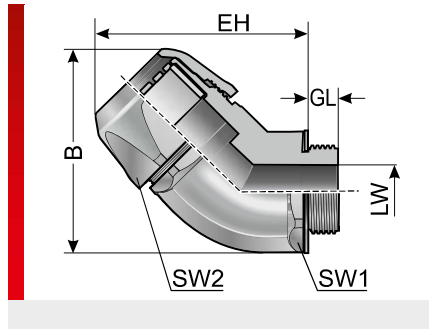

Type VW 45° (plastic thread) (Continued...)

Type	Order No.	Colour	Connecting thread	Suitable for Murrflex	EH mm	GL mm	LW mm	B mm	SW 1 / 2 mm	Pack qty.
VW 45 P9-K¹⁾	83513412	Grey	Pg 09	M12/P09	38.00	12.00	7.20	36.00	21.0 / 21.0	50
VW 45 P11-K¹⁾	83513414	Grey	Pg 11	M16/P11	45.00	12.00	10.50	43.00	27.0 / 27.0	50
VW 45 P16-K¹⁾	83513416	Grey	Pg 16	M20/P16	56.00	13.00	14.60	52.00	34.0 / 34.0	50
VW 45 P21-K¹⁾	83513418	Grey	Pg 21	M25/P21	65.00	13.00	18.70	65.00	41.0 / 41.0	25
VW 45 P29-K¹⁾	83513420	Grey	Pg 29	M32/P29	77.00	14.00	25.50	79.00	50.0 / 50.0	25
VW 45 P36-K²⁾	83513422	Grey	Pg 36	M40/P36	90.00	17.00	33.00	95.00	60.0 / 60.0	25
VW 45 P48-K¹⁾	83513424	Grey	Pg 48	M50/P48	105.00	17.00	42.00	115.00	75.0 / 75.0	10
NPT plastic threading										
VW 45 NPT 3/8"-K¹⁾	83513850	Black	3/8"	M16/P11	45.00	12.00	10.50	43.00	25.0 / 25.0	50
VW 45 NPT 1/2"-K¹⁾	83513852	Black	1/2"	M20/P16	56.00	13.00	14.60	52.00	33.0 / 33.0	50
VW 45 NPT 3/4"-K¹⁾	83513854	Black	3/4"	M25/P21	65.00	13.00	18.70	65.00	41.0 / 41.0	25
VW 45 NPT 1"-K¹⁾	83513856	Black	1"	M32/P29	77.00	14.00	25.50	79.00	50.0 / 50.0	25
VW 45 NPT 1 1/4"-K²⁾	83513858	Black	1 1/4"	M40/P36	90.00	17.00	33.00	95.00	60.0 / 60.0	25
VW 45 NPT 2"-K¹⁾	83513860	Black	2"	M50/P48	105.00	17.00	42.00	115.00	75.0 / 75.0	10
VW 45 NPT 3/8"-K¹⁾	83513810	Grey	3/8"	M16/P11	45.00	12.00	10.50	43.00	25.0 / 25.0	50
VW 45 NPT 1/2"-K¹⁾	83513812	Grey	1/2"	M20/P16	56.00	13.00	14.60	52.00	33.0 / 33.0	50
VW 45 NPT 3/4"-K¹⁾	83513814	Grey	3/4"	M25/P21	65.00	13.00	18.70	65.00	41.0 / 41.0	25
VW 45 NPT 1"-K¹⁾	83513816	Grey	1"	M32/P29	77.00	14.00	25.50	79.00	50.0 / 50.0	25
VW 45 NPT 1 1/4"-K²⁾	83513818	Grey	1 1/4"	M40/P36	90.00	17.00	33.00	95.00	60.0 / 60.0	25
VW 45 NPT 2"-K¹⁾	83513820	Grey	2"	M50/P48	105.00	17.00	42.00	115.00	75.0 / 75.0	10

¹⁾ With cURus- approval

²⁾ With CSA- and cURus- approval