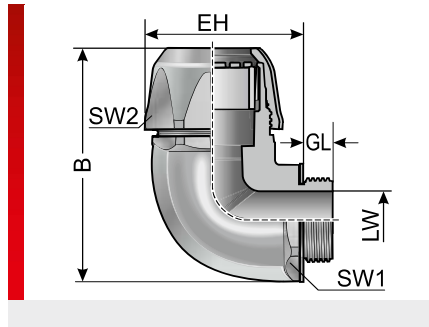

Type VW 90° (metal thread)

PRODUCT INFORMATION

The VW 90° conduit fittings are made of specially modified polyamide 6, thermo-plastic elastomer and nickel-plated brass. The materials are halogen, phosphor and cadmium-free.

The VW 90° conduit fittings feature the following advantages:

- Quick assembly, insert conduit, screw upper part tight, done
- No parts can get lost, delivered completely assembled

- Resistant to vibration due to lockable cap nut
- Clamping along entire circumference, ensuring maximum tensile strength.
- High level of tightness at IP 68/69K to 6 bar without any add-on components to EN 60529

Specification:

- EN 45545-2 3x HL3

SPECIFICATIONS

- -40 – 110 °C short term 140 °C
- Fitting: Mod. polyamide PA 6
  Connecting thread: Mod. polyamide PA 6
- Acc. to UL94 V0 self-extinguishing
- IP 68 up to 6 bar (IP 69K)

Type	Order No.	Colour	Connecting thread	Suitable for Murrflex	EH mm	GL mm	LW mm	B mm	SW 1 / 2 mm	Pack qty.
Metric metal thread										
VW 90 M12-M¹⁾	83515252	Black	M12x1.5	M12/P09	29.00	12.00	7.20	45.00	21.0 / 21.0	50
VW 90 M16-M¹⁾	83515254	Black	M16x1,5	M16/P11	35.00	12.00	10.50	55.00	27.0 / 27.0	50
VW 90 M20-M¹⁾	83515256	Black	M20x1.5	M20/P16	45.00	13.00	14.70	67.00	34.0 / 34.0	50
VW 90 M25-M¹⁾	83515258	Black	M25x1.5	M25/P21	55.00	13.00	18.70	78.00	41.0 / 41.0	25
VW 90 M32-M¹⁾	83515260	Black	M32x1.5	M32/P29	65.00	14.00	25.50	92.00	50.0 / 50.0	25
VW 90 M40-M²⁾	83515262	Black	M40x1.5	M40/P36	75.00	17.00	33.00	109.00	60.0 / 60.0	25
VW 90 M50-M¹⁾	83515264	Black	M50x1.5	M50/P48	93.00	17.00	42.00	134.00	75.0 / 75.0	10
Pg metal thread										
VW 90 M12-M¹⁾	83515212	Grey	M12x1.5	M12/P09	29.00	12.00	7.20	45.00	21.0 / 21.0	50
VW 90 M16-M¹⁾	83515214	Grey	M16x1,5	M16/P11	35.00	12.00	10.50	55.00	27.0 / 27.0	50
VW 90 M20-M¹⁾	83515216	Grey	M20x1.5	M20/P16	45.00	13.00	14.70	67.00	34.0 / 34.0	50
VW 90 M25-M¹⁾	83515218	Grey	M25x1.5	M25/P21	55.00	13.00	18.70	78.00	41.0 / 41.0	25
VW 90 M32-M¹⁾	83515220	Grey	M32x1.5	M32/P29	65.00	14.00	25.50	92.00	50.0 / 50.0	25
VW 90 M40-M²⁾	83515222	Grey	M40x1.5	M40/P36	75.00	17.00	33.00	109.00	60.0 / 60.0	25
VW 90 M50-M¹⁾	83515224	Grey	M50x1.5	M50/P48	93.00	17.00	42.00	134.00	75.0 / 75.0	10
VW 90 P9-M¹⁾	83515652	Black	Pg 09	M12/P09	29.00	12.00	7.20	45.00	21.0 / 21.0	50
VW 90 P11-M¹⁾	83515654	Black	Pg 11	M16/P11	35.00	12.00	10.50	55.00	27.0 / 27.0	50
VW 90 P16-M¹⁾	83515656	Black	Pg 16	M20/P16	45.00	13.00	14.70	67.00	34.0 / 34.0	50
VW 90 P21-M¹⁾	83515658	Black	Pg 21	M25/P21	55.00	14.00	18.70	78.00	41.0 / 41.0	25
VW 90 P29-M¹⁾	83515660	Black	Pg 29	M32/P29	65.00	14.00	25.50	92.00	50.0 / 50.0	25
VW 90 P36-M²⁾	83515662	Black	Pg 36	M40/P36	75.00	17.00	33.00	109.00	60.0 / 60.0	25
VW 90 P48-M¹⁾	83515664	Black	Pg 48	M50/P48	93.00	17.00	42.00	134.00	75.0 / 75.0	10