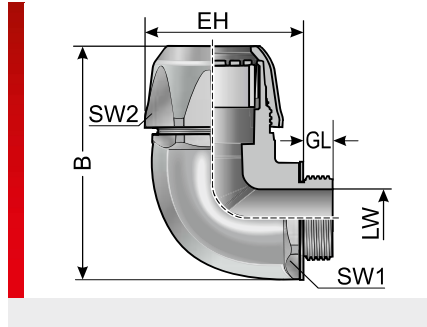

Type VW 90° (plastic thread)

PRODUCT INFORMATION

The VW 90° conduit fittings are made of specially modified polyamide 6 and thermo-plastic elastomer. The materials are halogen, phosphor and cadmium-free.

The VW 90° conduit fittings feature the following advantages:

- Quick assembly, insert conduit, screw upper part tight, done
- No parts can get lost, delivered completely assembled

- Resistant to vibration due to lockable cap nut
- Clamping along entire circumference, ensuring maximum tensile strength.
- High level of tightness at IP 68/69K to 6 bar without any add-on components to EN 60529

Specification:

- EN 45545-2 3x HL3

SPECIFICATIONS

- 40 – 110 °C short term 140 °C
- Fitting: Mod. polyamide PA 6
Connecting thread: Mod. polyamide PA 6
- Acc. to UL94 V0 self-extinguishing
- IP 68 up to 6 bar (IP 69K)

¹⁾With cURus- approval

²⁾With CSA- and cURus- approval

Type VW 90° (metal thread)

PRODUCT INFORMATION

The VW 90° conduit fittings are made of specially modified polyamide 6, thermo-plastic elastomer and nickel-plated brass. The materials are halogen, phosphor and cadmium-free.